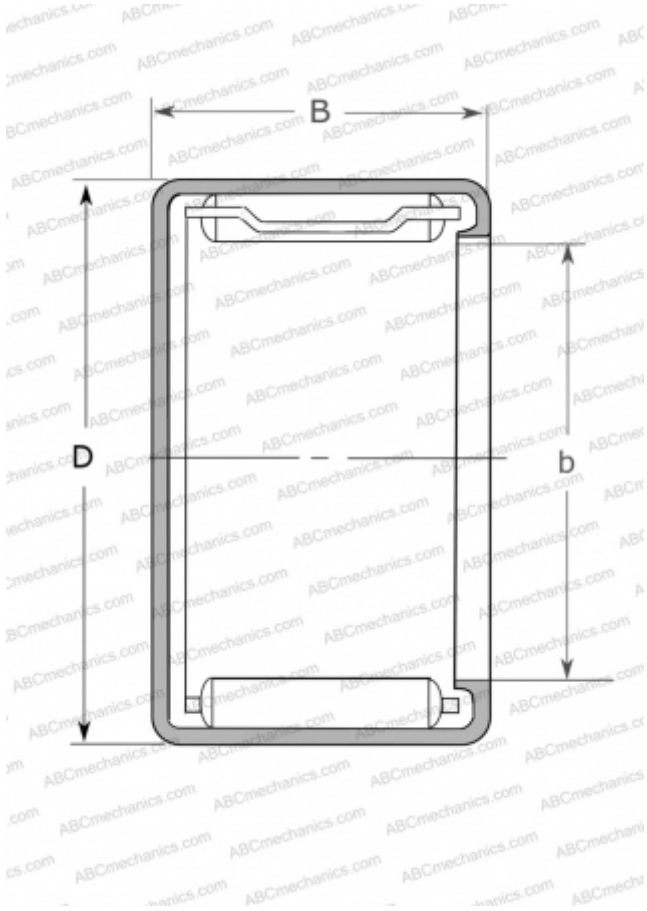

## MFJ-910 NSK

Needle roller bearings

TYPE: Roller bearings, Needle, Single row, Drawn cup, with cage, with open ends, closed, miniature, type MFJ, MFJH, MFJL (NSK)

### Technical specification

#### DIMENSIONS, MM

|   |        |
|---|--------|
| d | 9,000  |
| D | 13,000 |
| B | 10,000 |

#### WEIGHT, KG

0,004