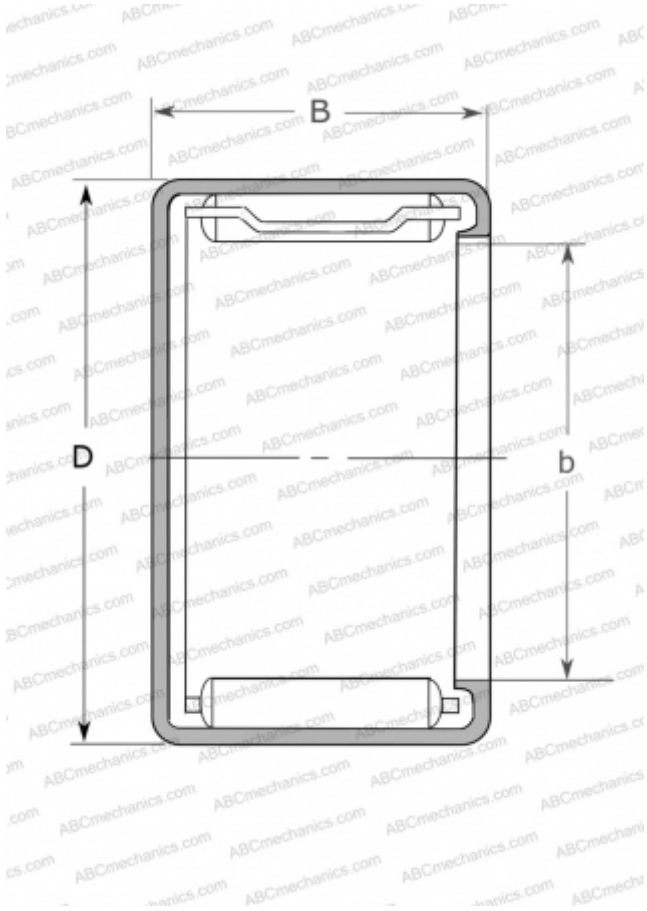

MFJH-910 NSK

Needle roller bearings

TYPE: Roller bearings, Needle, Single row, Drawn cup, with cage, with open ends, closed, miniature, type MFJ, MFJH, MFJL (NSK)

Technical specification

DIMENSIONS, MM

d	9,000
D	15,000
B	10,000