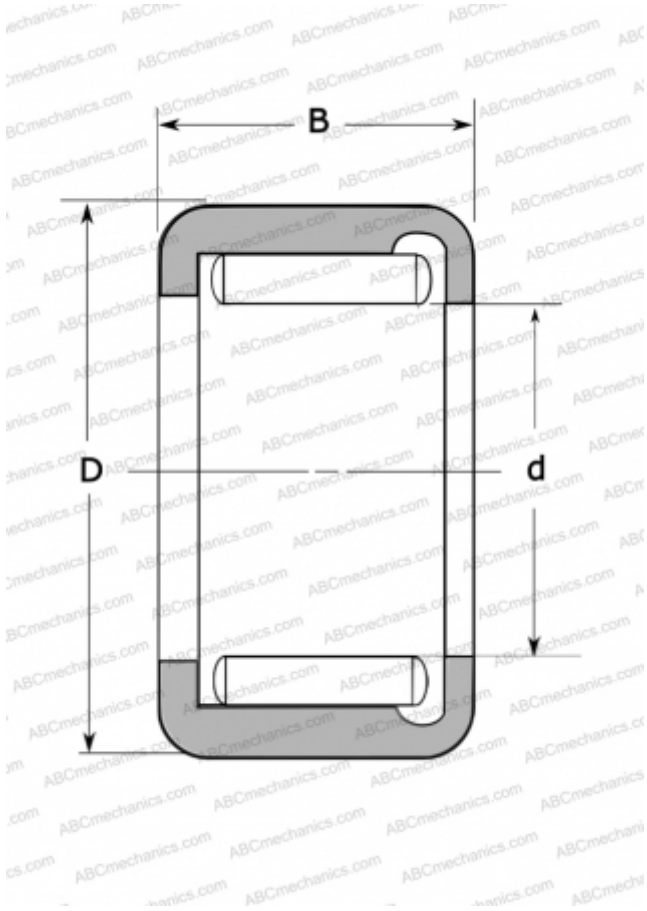

## DD500302 NSK

Needle roller bearings

TYPE: Roller bearings, Needle, Single row, Drawn cup, with open ends, full complement needle roller set, miniature, type DD (NSK)

### Technical specification

#### DIMENSIONS, MM

d	3,036
D	7,035
B	6,650

#### WEIGHT, KG

0,001