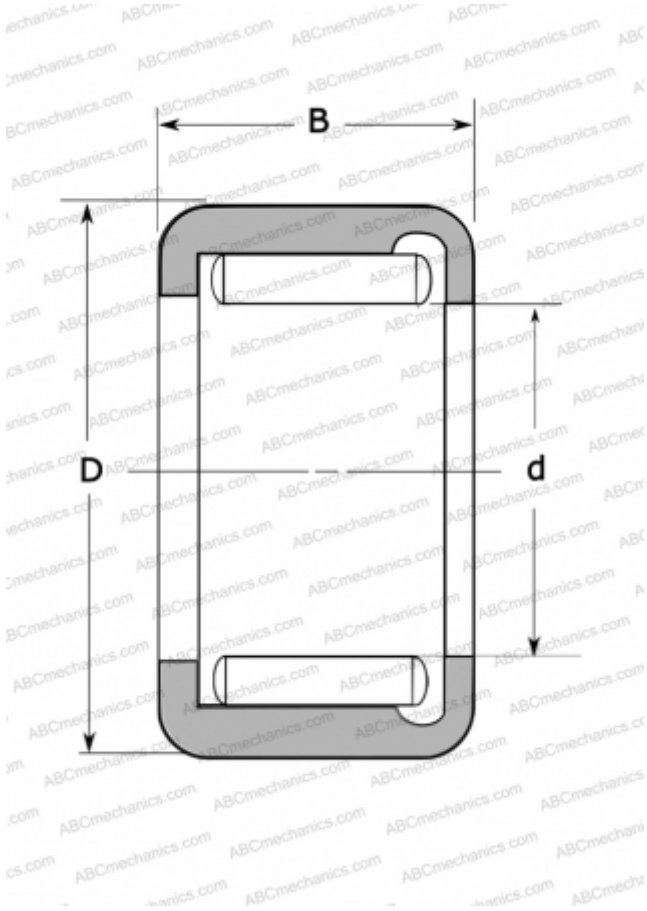

## DD500304 NSK

Needle roller bearings

TYPE: Roller bearings, Needle, Single row, Drawn cup, with open ends, full complement needle roller set, miniature, type DD (NSK)

### Technical specification

#### DIMENSIONS, MM

d	3,036
D	7,035
B	9,200

#### WEIGHT, KG

0,002