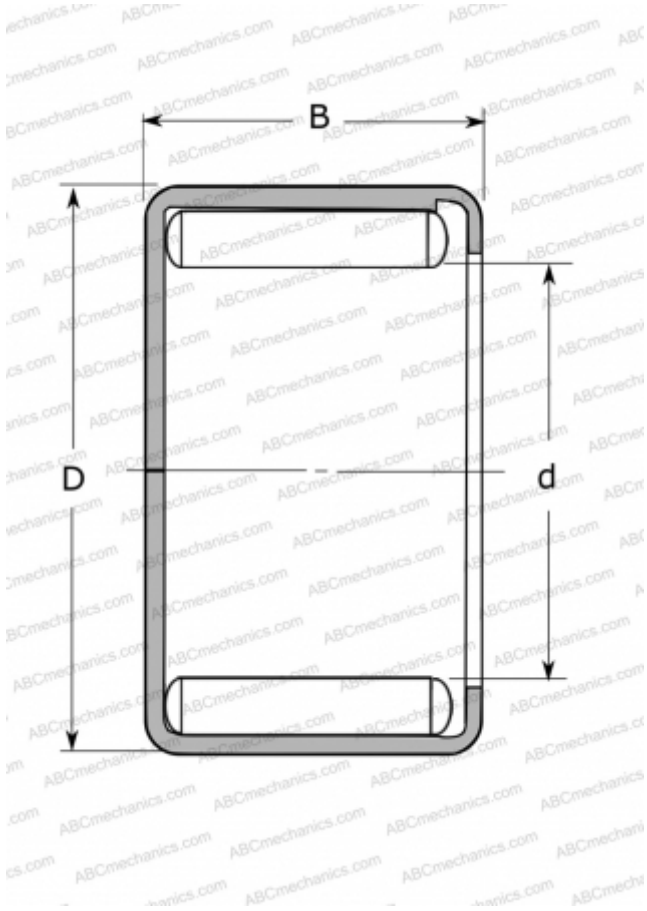

DD500401 NSK

Needle roller bearings

TYPE: Roller bearings, Needle, Single row, Drawn cup, with open ends, full complement needle roller set, closed, miniature, type MFY, DD (NSK)

Technical specification

DIMENSIONS, MM

d	4,000
D	8,000
B	6,000

WEIGHT, KG

0,002

MANUFACTURER

[NSK](#)