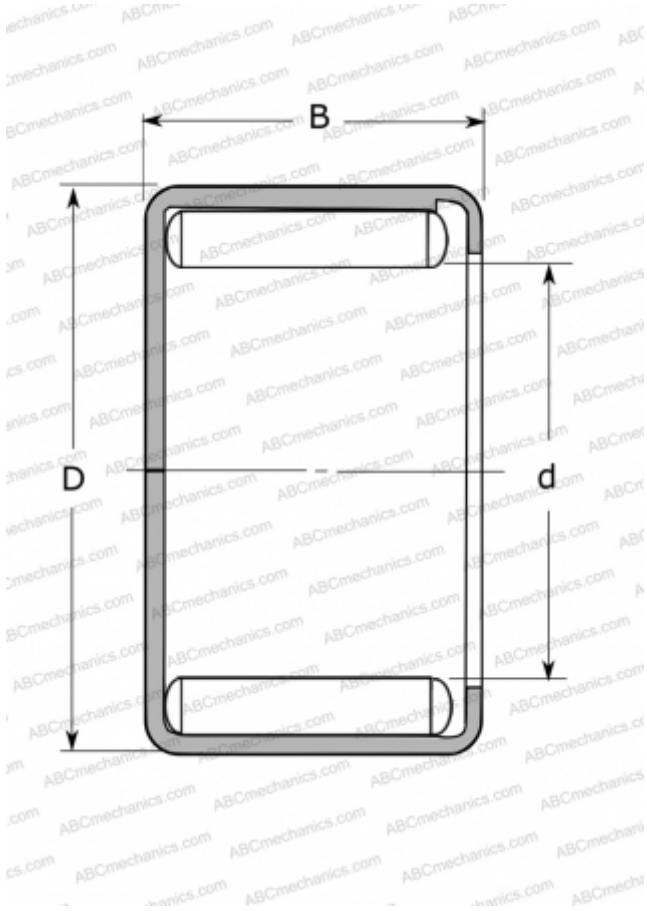

## MFY-57 NSK

Needle roller bearings

TYPE: Roller bearings, Needle, Single row, Drawn cup, with open ends, full complement needle roller set, closed, miniature, type MFY, DD (NSK)

#### DIMENSIONS, MM

d	5,000
D	9,000
B	7,000

#### WEIGHT, KG

0,002