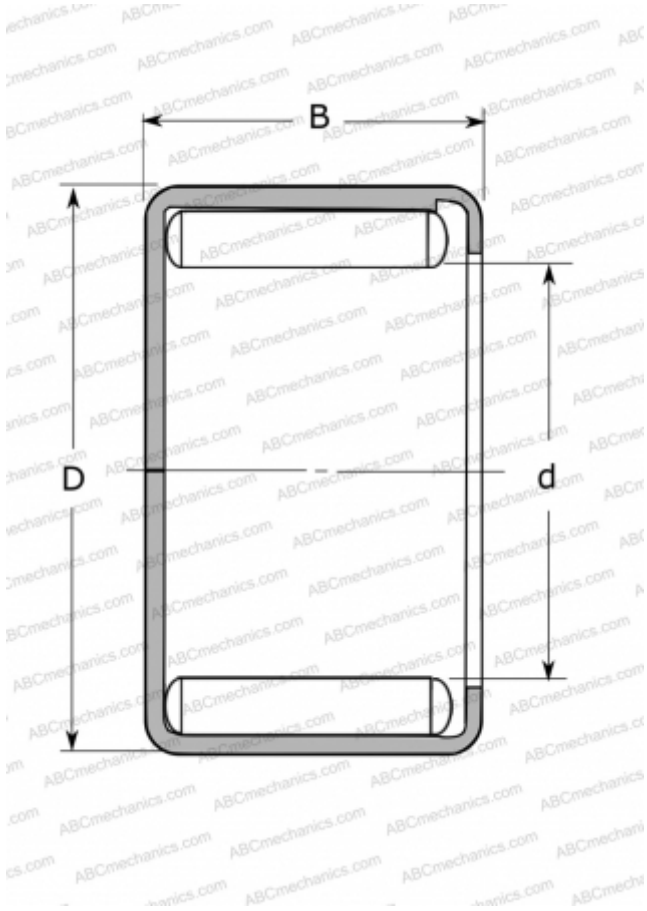

DD500701 NSK

Needle roller bearings

TYPE: Roller bearings, Needle, Single row, Drawn cup, with open ends, full complement needle roller set, closed, miniature, type MFY, DD (NSK)

Technical specification

DIMENSIONS, MM

d	7,000
D	11,000
B	7,500

WEIGHT, KG

0,003

MANUFACTURER

[NSK](#)