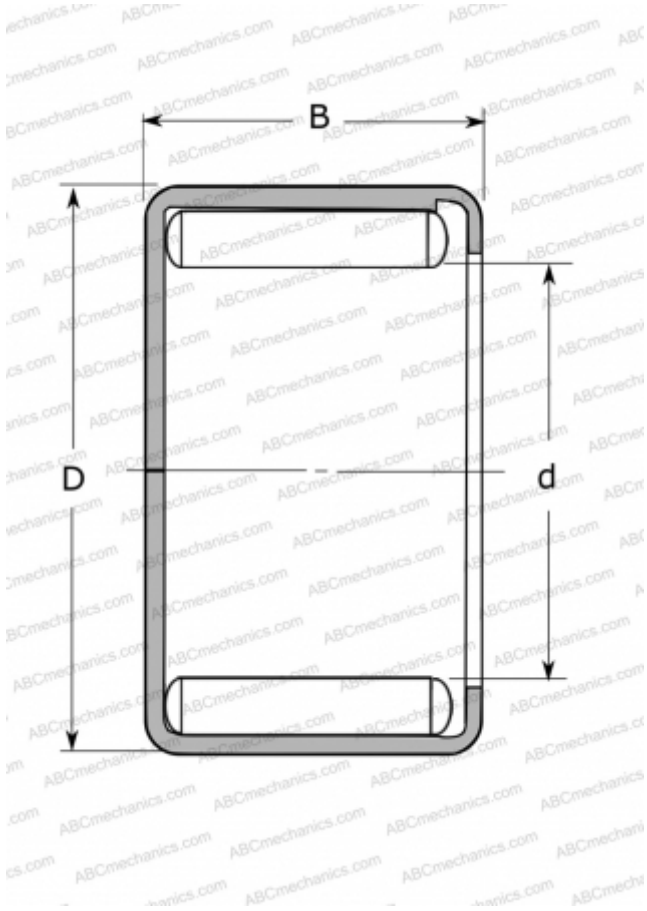

MFY-88 NSK

Needle roller bearings

TYPE: Roller bearings, Needle, Single row, Drawn cup, with open ends, full complement needle roller set, closed, miniature, type MFY, DD (NSK)

Technical specification

DIMENSIONS, MM

d	8,000
D	12,000
B	8,000

WEIGHT, KG

0,003

MANUFACTURER

[NSK](#)