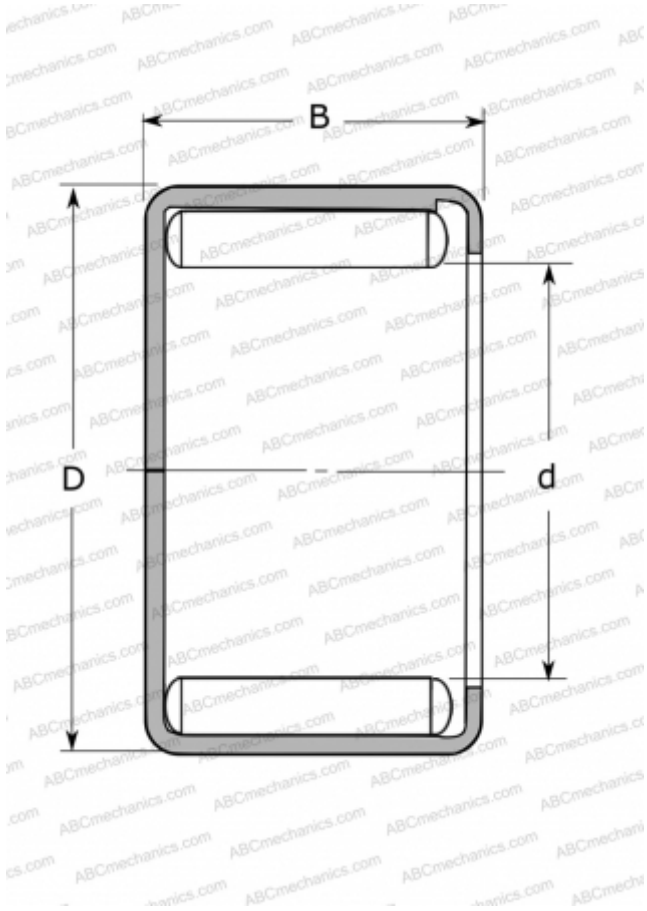

MF-810 NSK

Needle roller bearings

TYPE: Roller bearings, Needle, Single row, Drawn cup, with open ends, full complement needle roller set, closed, miniature, type MFY, DD (NSK)

Technical specification

DIMENSIONS, MM

d	8,000
D	12,000
B	10,000

WEIGHT, KG

0,004

MANUFACTURER

[NSK](#)