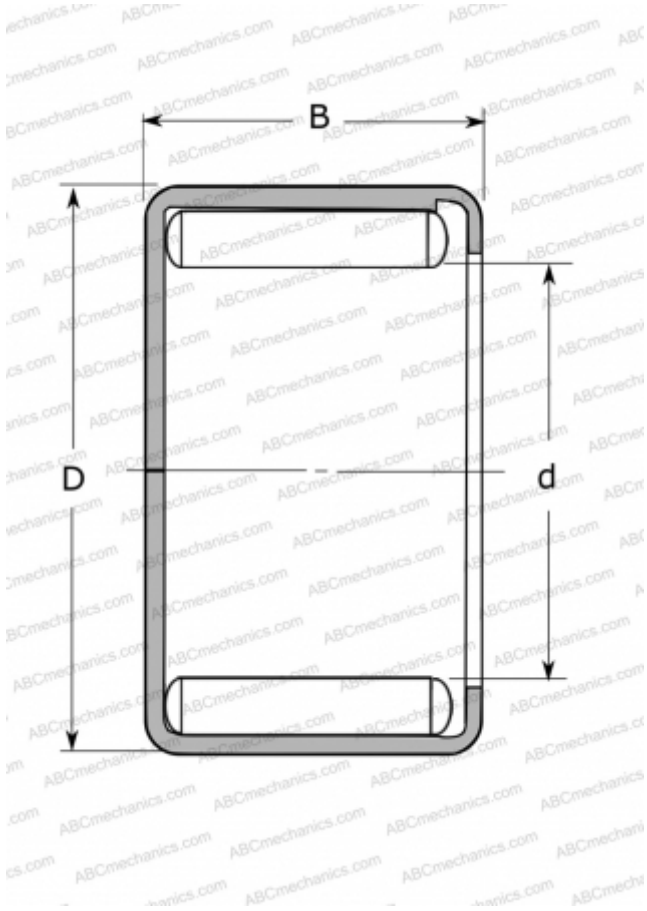

## MFY-99 NSK

Needle roller bearings

TYPE: Roller bearings, Needle, Single row, Drawn cup, with open ends, full complement needle roller set, closed, miniature, type MFY, DD (NSK)

#### DIMENSIONS, MM

d	9,000
D	13,000
B	9,000

#### WEIGHT, KG

0,004