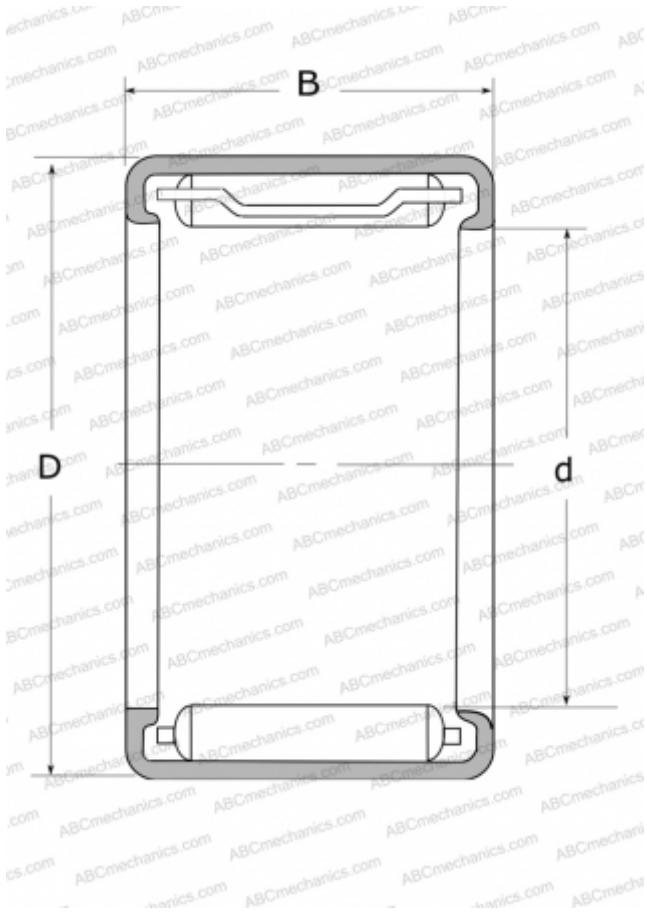

J-55 NSK

Needle roller bearings

TYPE: Roller bearings, Needle, Single row, Drawn cup, with cage, with open ends, miniature, type J, JH (NSK), inch size

Technical specification

DIMENSIONS, MM

d	7,938
D	12,700
B	7,920

WEIGHT, KG

0,003

MANUFACTURER

[NSK](#)