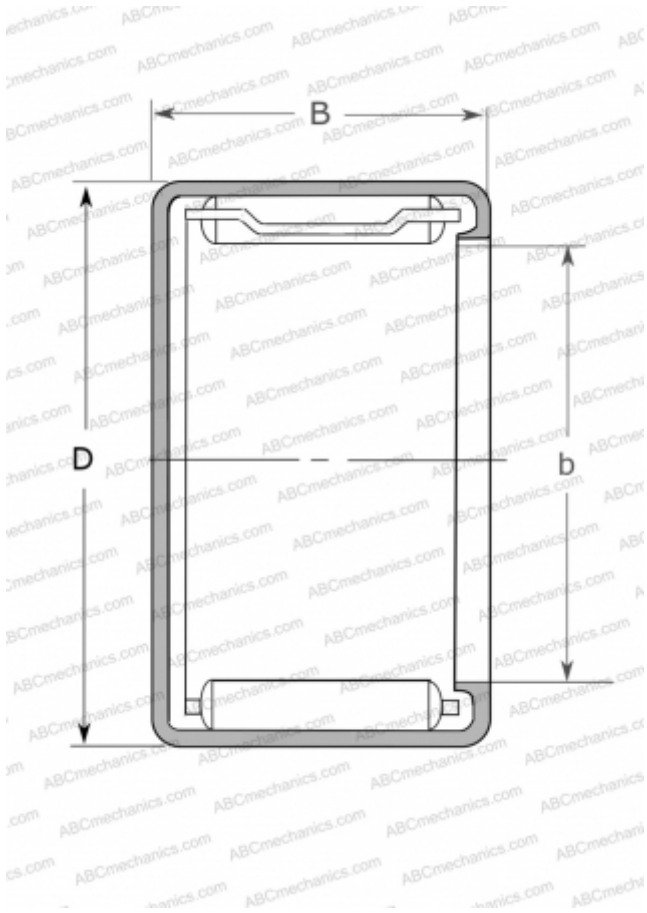

MJH-681 NSK

Needle roller bearings

TYPE: Roller bearings, Needle, Single row, Drawn cup, with cage, with open ends, closed, type MJ, MJH (NSK), inch size

Technical specification

DIMENSIONS, MM

d	9,525
D	15,875
B	12,700

WEIGHT, KG

0,009

MANUFACTURER

[NSK](#)