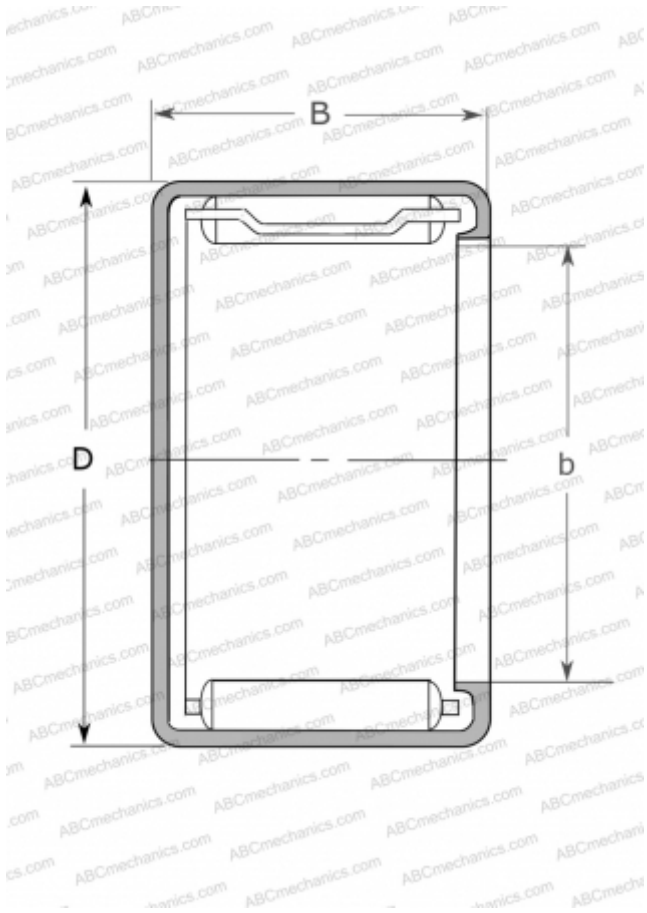

MJ-781 NSK

Needle roller bearings

TYPE: Roller bearings, Needle, Single row, Drawn cup, with cage, with open ends, closed, type MJ, MJH (NSK), inch size

Technical specification

DIMENSIONS, MM

d	11,112
D	15,875
B	12,700

WEIGHT, KG

0,007

MANUFACTURER

[NSK](#)