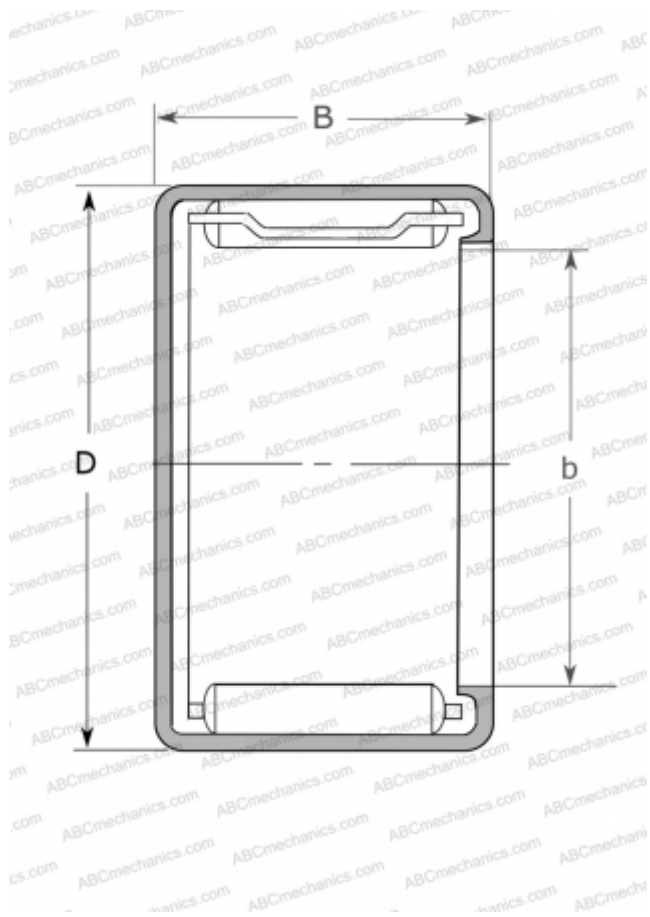

MJH-871 NSK

Needle roller bearings

TYPE: Roller bearings, Needle, Single row, Drawn cup, with cage, with open ends, closed, type MJ, MJH (NSK), inch size

Technical specification

DIMENSIONS, MM

d	12,700
D	19,050
B	11,130

WEIGHT, KG

0,011

MANUFACTURER

[NSK](#)