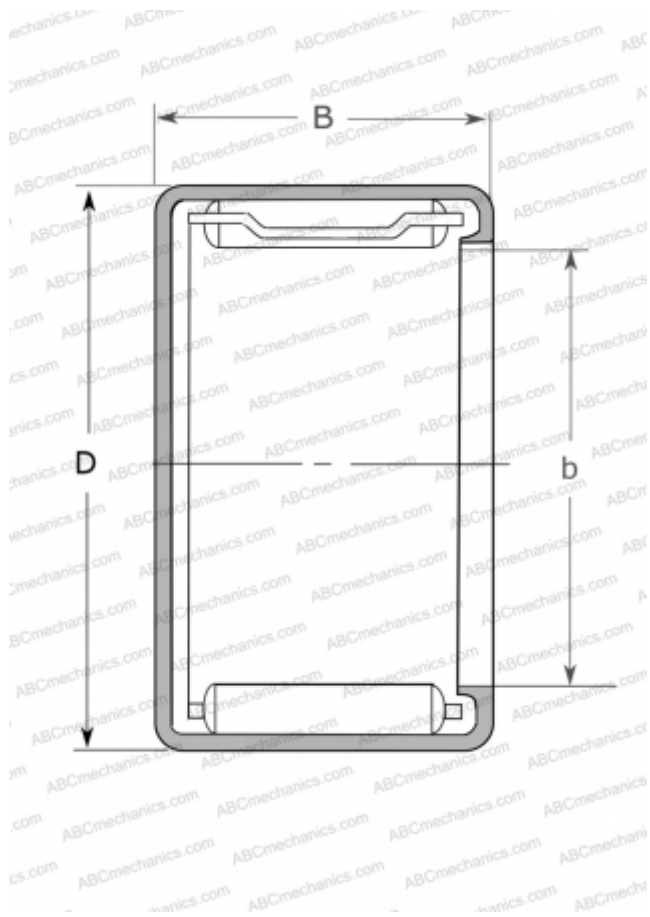

## MJH-881 NSK

Needle roller bearings

TYPE: Roller bearings, Needle, Single row, Drawn cup, with cage, with open ends, closed, type MJ, MJH (NSK), inch size

### Technical specification

#### DIMENSIONS, MM

d	12,700
D	19,050
B	12,700

#### WEIGHT, KG

0,013