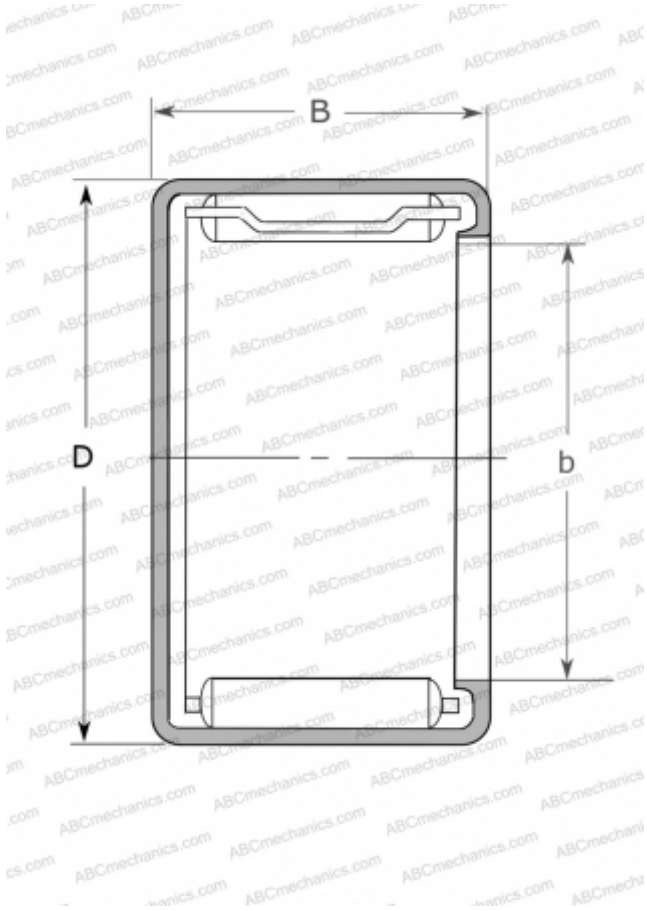

MJH-8121 NSK

Needle roller bearings

TYPE: Roller bearings, Needle, Single row, Drawn cup, with cage, with open ends, closed, type MJ, MJH (NSK), inch size

Technical specification

DIMENSIONS, MM

d	12,700
D	19,050
B	19,050

WEIGHT, KG

0,017

MANUFACTURER

[NSK](#)