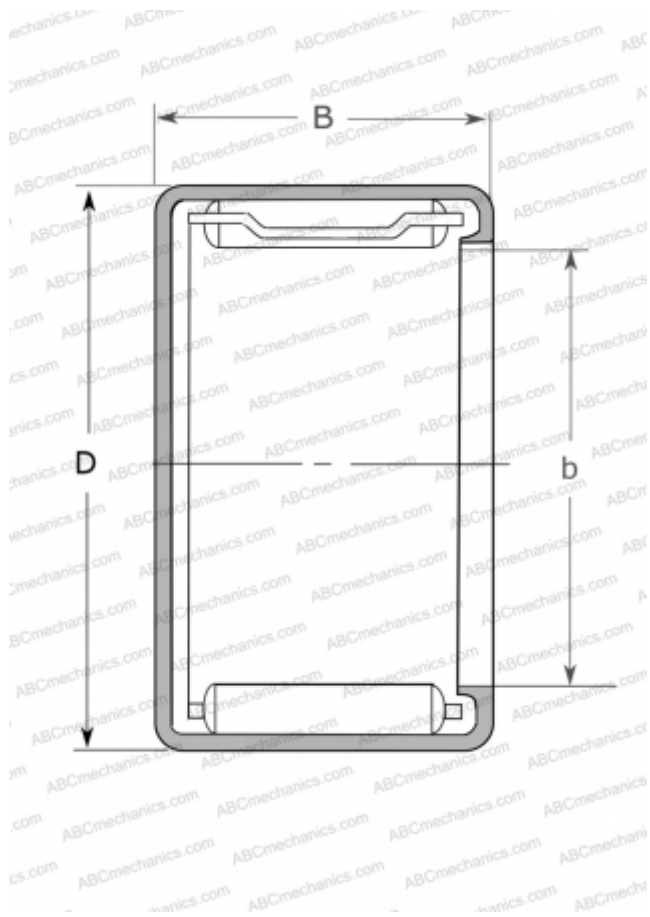

MJ-981 NSK

Needle roller bearings

TYPE: Roller bearings, Needle, Single row, Drawn cup, with cage, with open ends, closed, type MJ, MJH (NSK), inch size

Technical specification

DIMENSIONS, MM

d	14,288
D	19,050
B	12,700

WEIGHT, KG

0,010

MANUFACTURER

[NSK](#)