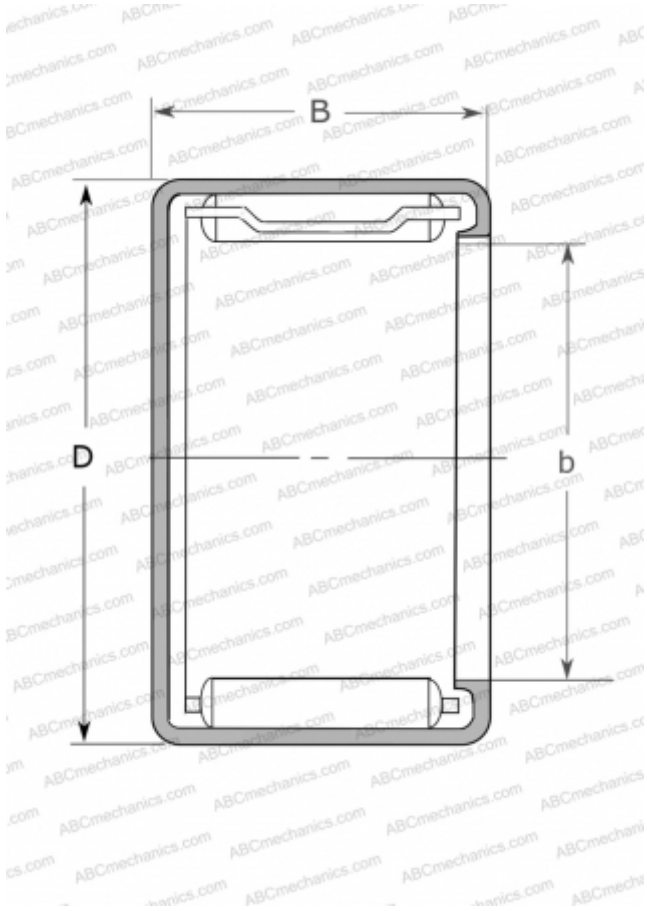

MJH-98 NSK

Needle roller bearings

TYPE: Roller bearings, Needle, Single row, Drawn cup, with cage, with open ends, closed, type MJ, MJH (NSK), inch size

Technical specification

DIMENSIONS, MM

d	14,288
D	20,638
B	12,700

WEIGHT, KG

0,013

MANUFACTURER

[NSK](#)