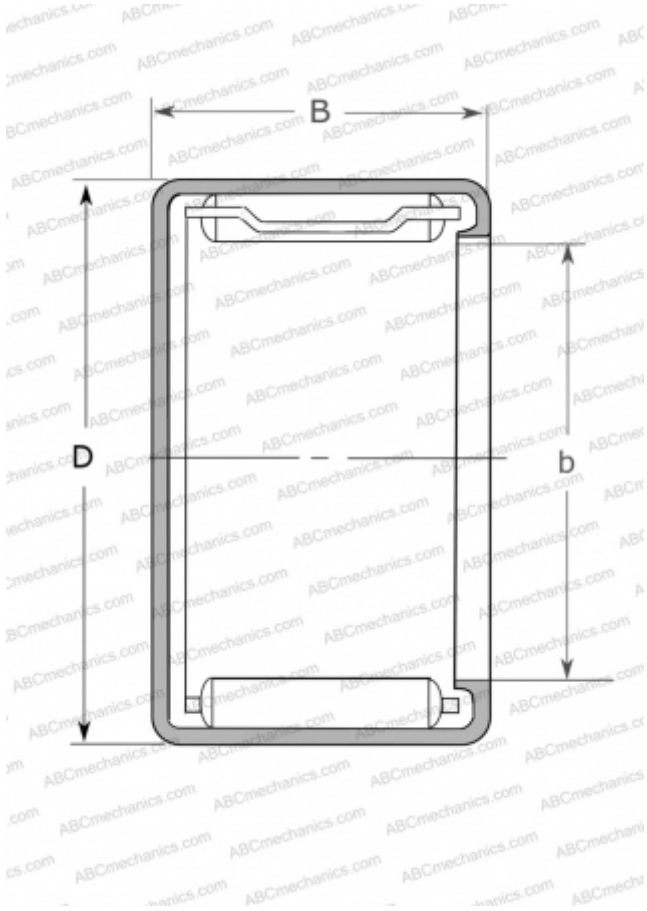

MJH-9121-F NSK

Needle roller bearings

TYPE: Roller bearings, Needle, Single row, Drawn cup, with cage, with open ends, closed, type MJ, MJH (NSK), inch size

Technical specification

DIMENSIONS, MM

d	14,288
D	20,638
B	19,050

WEIGHT, KG

0,016

MANUFACTURER

[NSK](#)