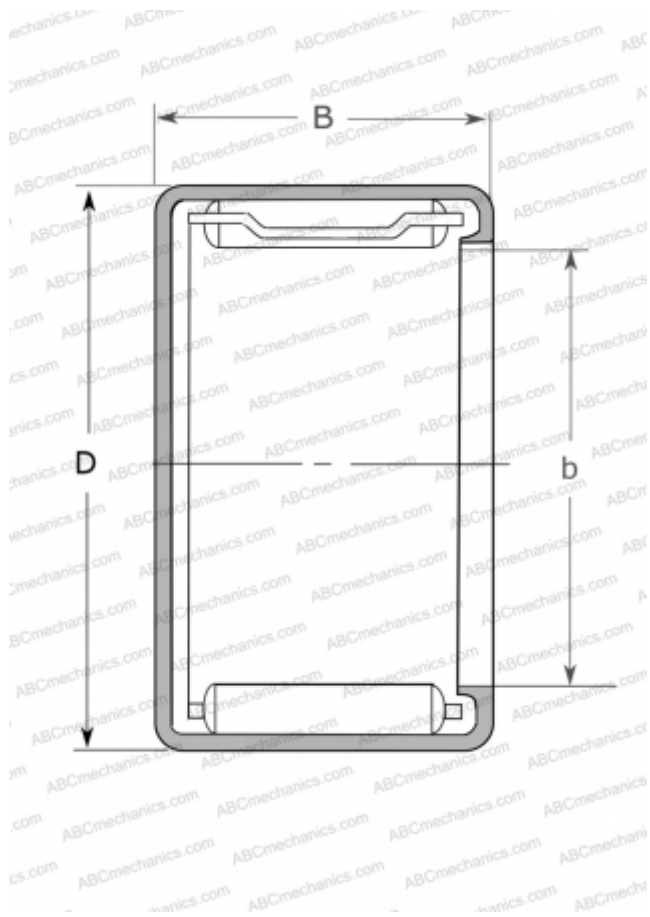

## MJH-10101 NSK

Needle roller bearings

TYPE: Roller bearings, Needle, Single row, Drawn cup, with cage, with open ends, closed, type MJ, MJH (NSK), inch size

### Technical specification

#### DIMENSIONS, MM

d	15,875
D	22,225
B	15,880

#### WEIGHT, KG

0,018