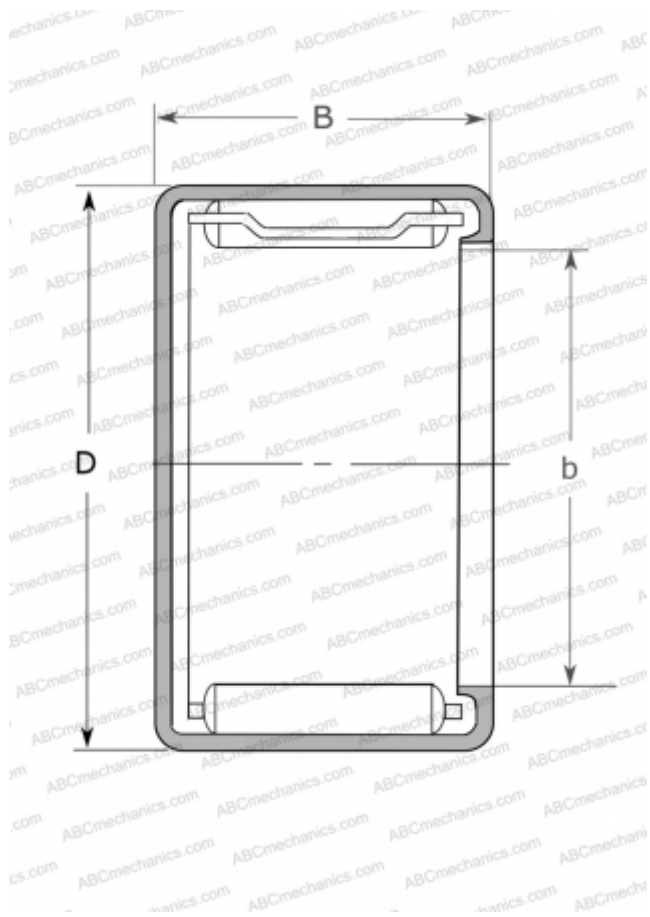

MJH-10161 NSK

Needle roller bearings

TYPE: Roller bearings, Needle, Single row, Drawn cup, with cage, with open ends, closed, type MJ, MJH (NSK), inch size

Technical specification

DIMENSIONS, MM

d	15,875
D	22,225
B	25,400

WEIGHT, KG

0,027

MANUFACTURER

[NSK](#)