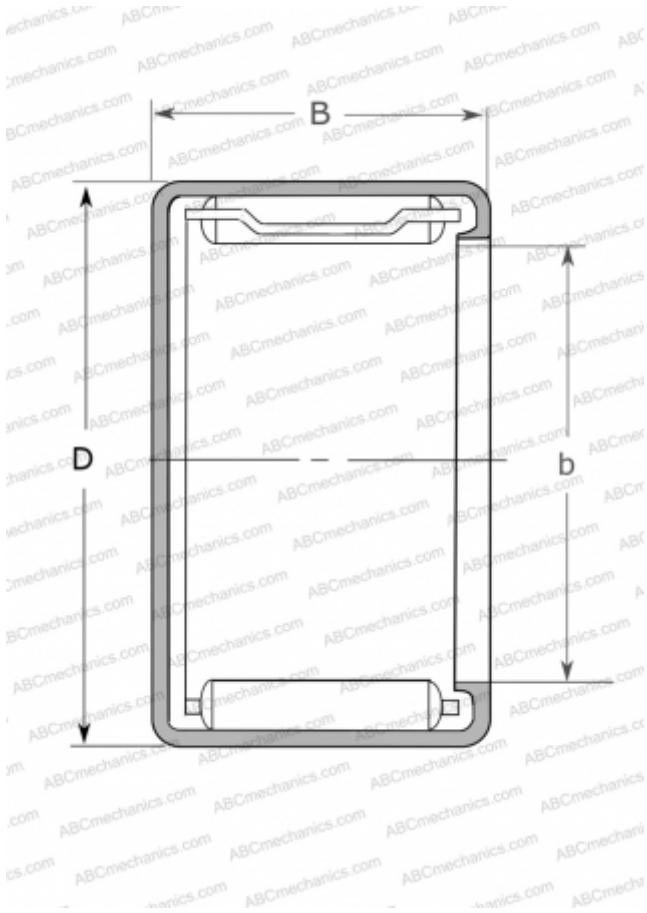

## MJH-11101 NSK

Needle roller bearings

TYPE: Roller bearings, Needle, Single row, Drawn cup, with cage, with open ends, closed, type MJ, MJH (NSK), inch size

### Technical specification

#### DIMENSIONS, MM

|   |        |
|---|--------|
| d | 17,462 |
| D | 23,812 |
| B | 15,880 |

#### WEIGHT, KG

0,018