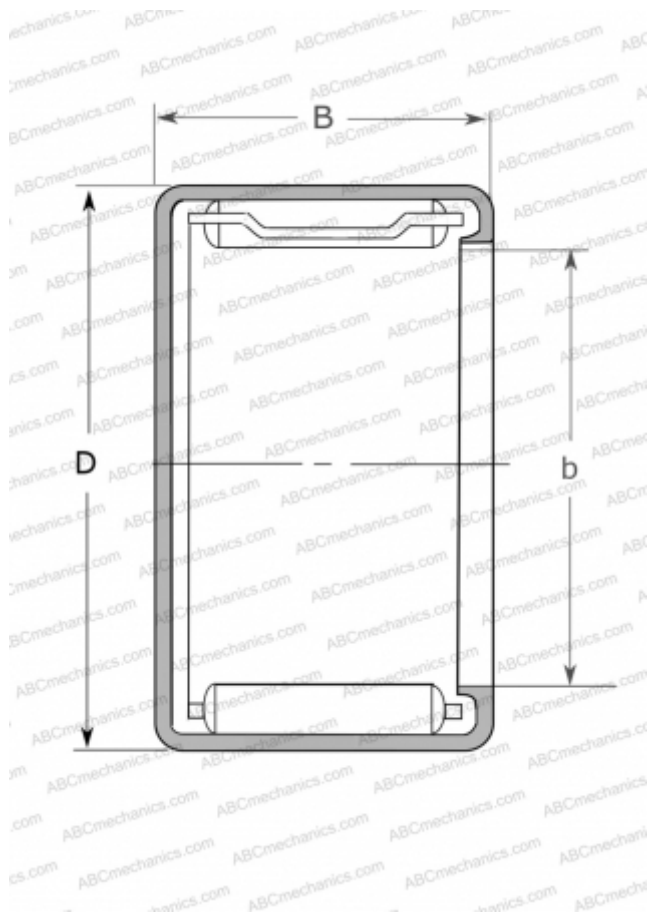

## MJ-12101 NSK

Needle roller bearings

TYPE: Roller bearings, Needle, Single row, Drawn cup, with cage, with open ends, closed, type MJ, MJH (NSK), inch size

### Technical specification

#### DIMENSIONS, MM

d	19,050
D	25,400
B	15,880

#### WEIGHT, KG

0,019