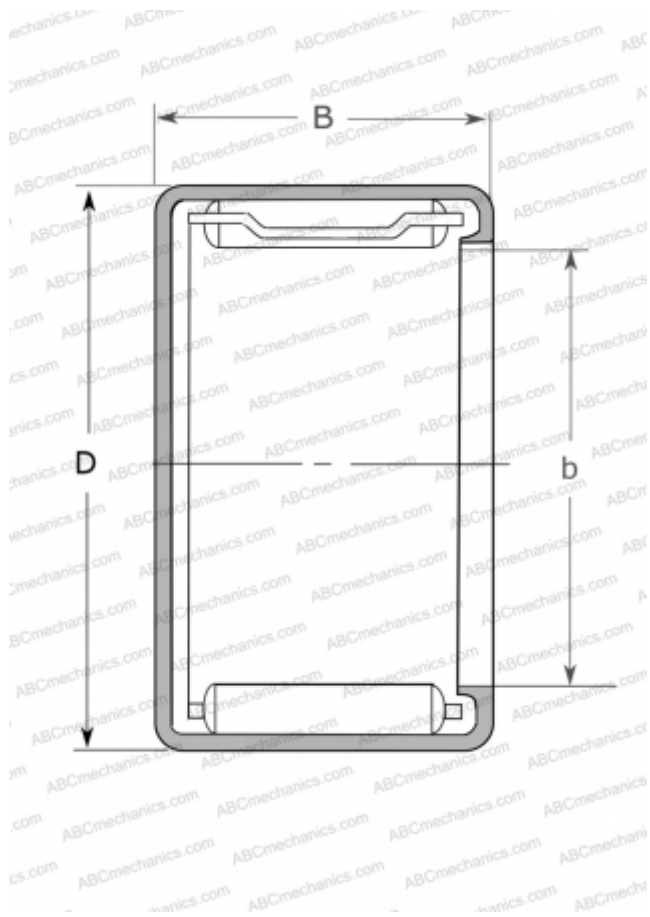

MJ-12121 NSK

Needle roller bearings

TYPE: Roller bearings, Needle, Single row, Drawn cup, with cage, with open ends, closed, type MJ, MJH (NSK), inch size

Technical specification

DIMENSIONS, MM

d	19,050
D	25,400
B	19,050

WEIGHT, KG

0,020

MANUFACTURER

[NSK](#)