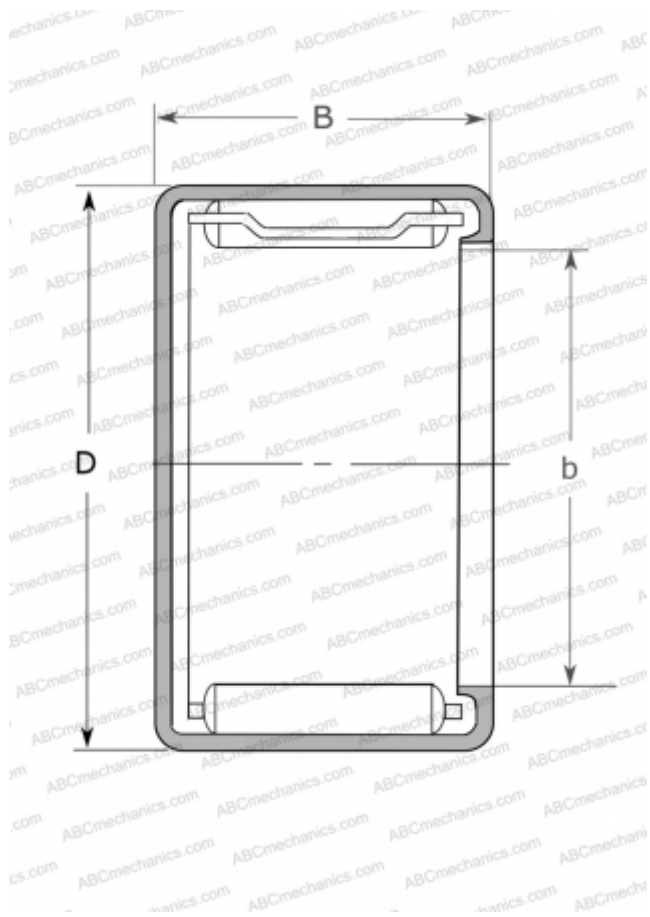

MJH-12121 NSK

Needle roller bearings

TYPE: Roller bearings, Needle, Single row, Drawn cup, with cage, with open ends, closed, type MJ, MJH (NSK), inch size

Technical specification

DIMENSIONS, MM

d	19,050
D	26,988
B	19,050

WEIGHT, KG

0,026

MANUFACTURER

[NSK](#)