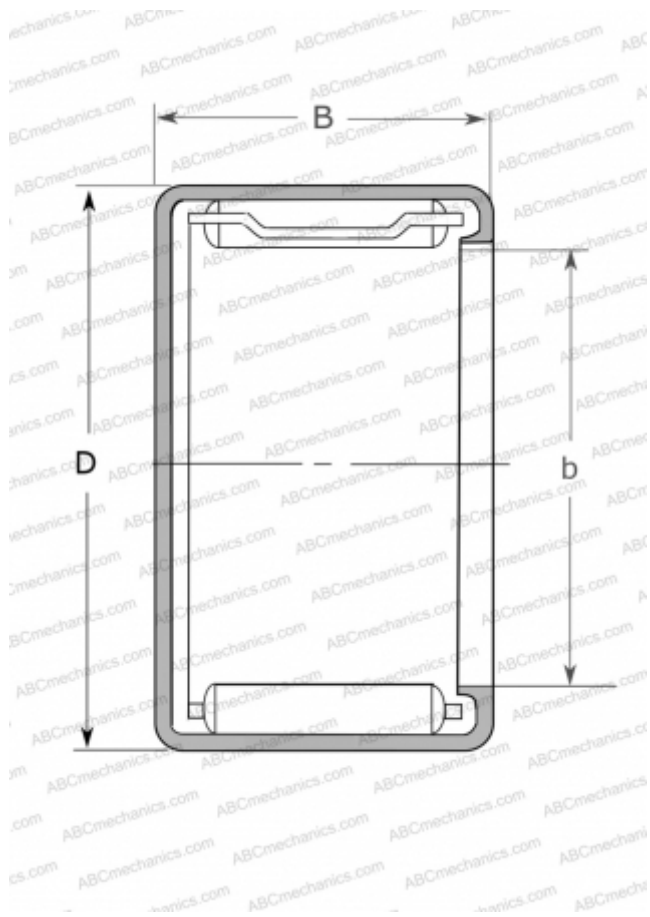

MJH-13121 NSK

Needle roller bearings

TYPE: Roller bearings, Needle, Single row, Drawn cup, with cage, with open ends, closed, type MJ, MJH (NSK), inch size

Technical specification

DIMENSIONS, MM

| | |
|---|--------|
| d | 20,638 |
| D | 28,575 |
| B | 19,050 |

WEIGHT, KG

0,031

MANUFACTURER

[NSK](#)