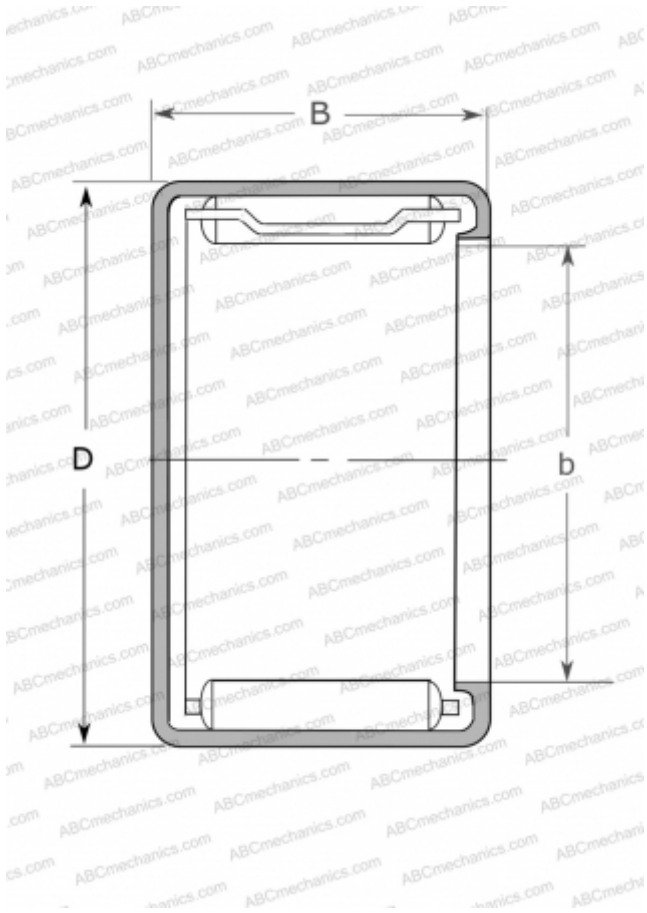

## MJ-14161 NSK

Needle roller bearings

TYPE: Roller bearings, Needle, Single row, Drawn cup, with cage, with open ends, closed, type MJ, MJH (NSK), inch size

### Technical specification

#### DIMENSIONS, MM

d	22,225
D	28,575
B	25,400

#### WEIGHT, KG

0,036