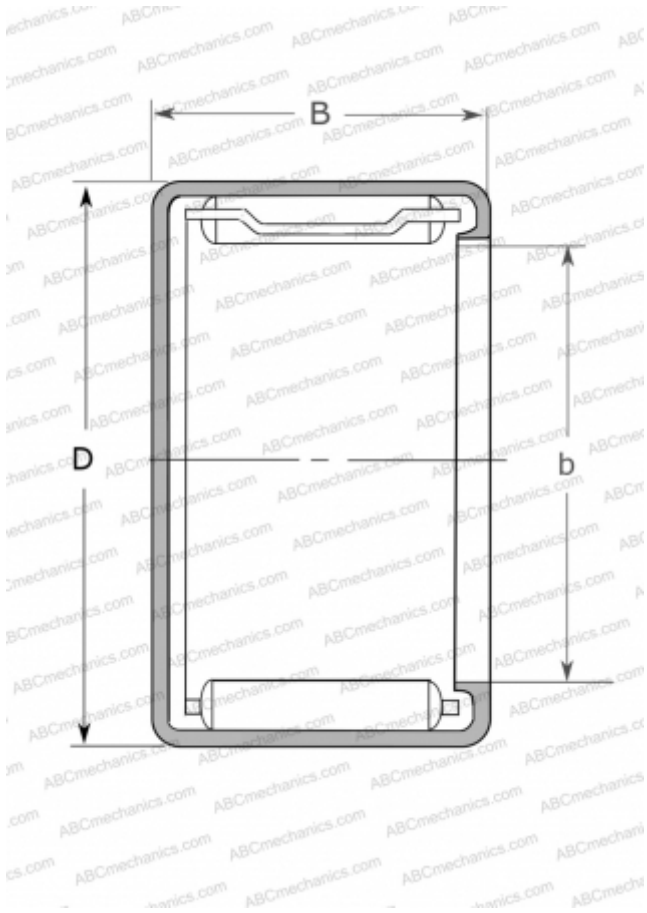

MJH-14121 NSK

Needle roller bearings

TYPE: Roller bearings, Needle, Single row, Drawn cup, with cage, with open ends, closed, type MJ, MJH (NSK), inch size

Technical specification

DIMENSIONS, MM

d	22,225
D	30,162
B	19,050

WEIGHT, KG

0,036

MANUFACTURER

[NSK](#)