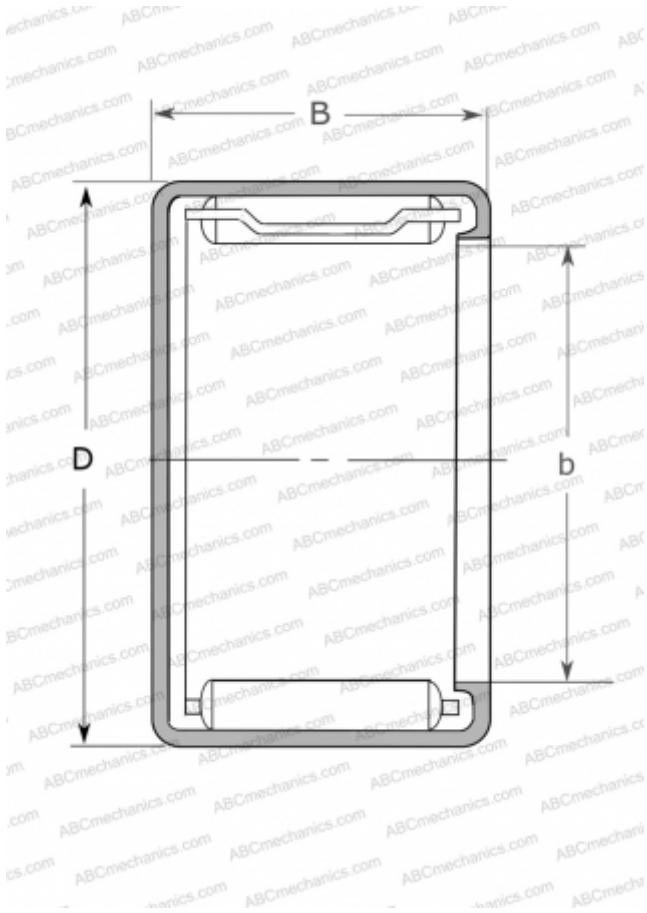

MJH-14161 NSK

Needle roller bearings

TYPE: Roller bearings, Needle, Single row, Drawn cup, with cage, with open ends, closed, type MJ, MJH (NSK), inch size

Technical specification

DIMENSIONS, MM

d	22,225
D	30,162
B	25,400

WEIGHT, KG

0,047

MANUFACTURER

[NSK](#)