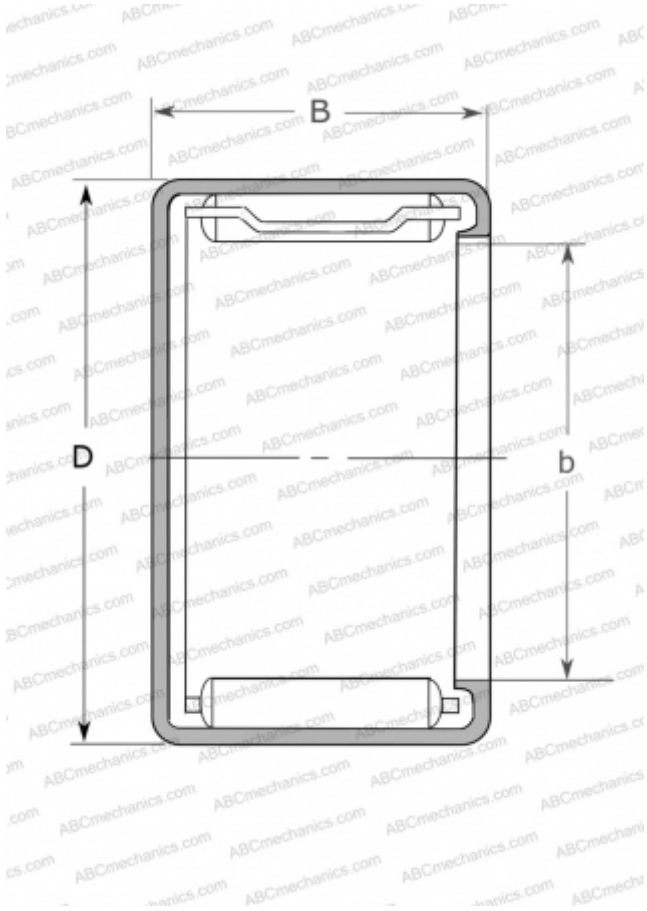

MJ-30161 NSK

Needle roller bearings

TYPE: Roller bearings, Needle, Single row, Drawn cup, with cage, with open ends, closed, type MJ, MJH (NSK), inch size

Technical specification

DIMENSIONS, MM

d	47,625
D	57,150
B	25,400

WEIGHT, KG

0,135

MANUFACTURER

[NSK](#)