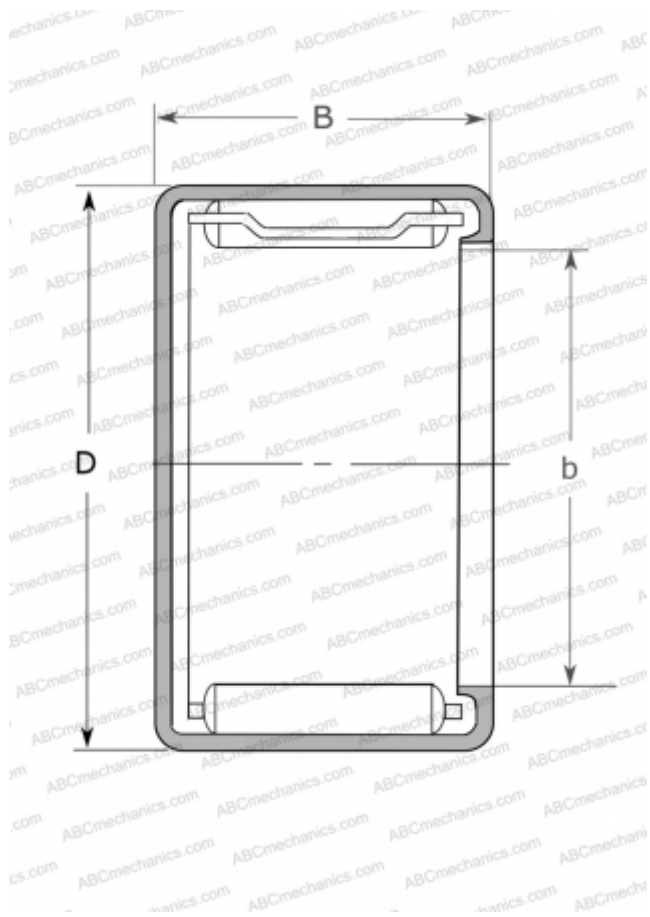

MJ-32161 NSK

Needle roller bearings

TYPE: Roller bearings, Needle, Single row, Drawn cup, with cage, with open ends, closed, type MJ, MJH (NSK), inch size

Technical specification

DIMENSIONS, MM

d	50,800
D	60,325
B	25,400

WEIGHT, KG

0,165

MANUFACTURER

[NSK](#)