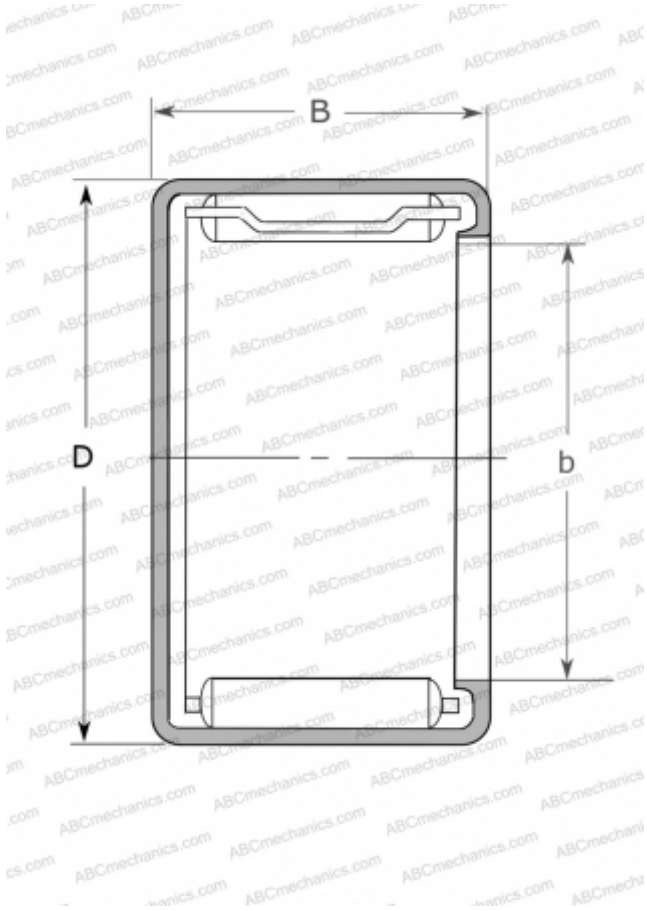

MJ-451 NSK

Needle roller bearings

TYPE: Roller bearings, Needle, Single row, Drawn cup, with cage, with open ends, closed, miniature, type MJ, MJH (NSK), inch size

Technical specification

DIMENSIONS, MM

d	6,350
D	11,112
B	7,920

WEIGHT, KG

0,003

MANUFACTURER

[NSK](#)