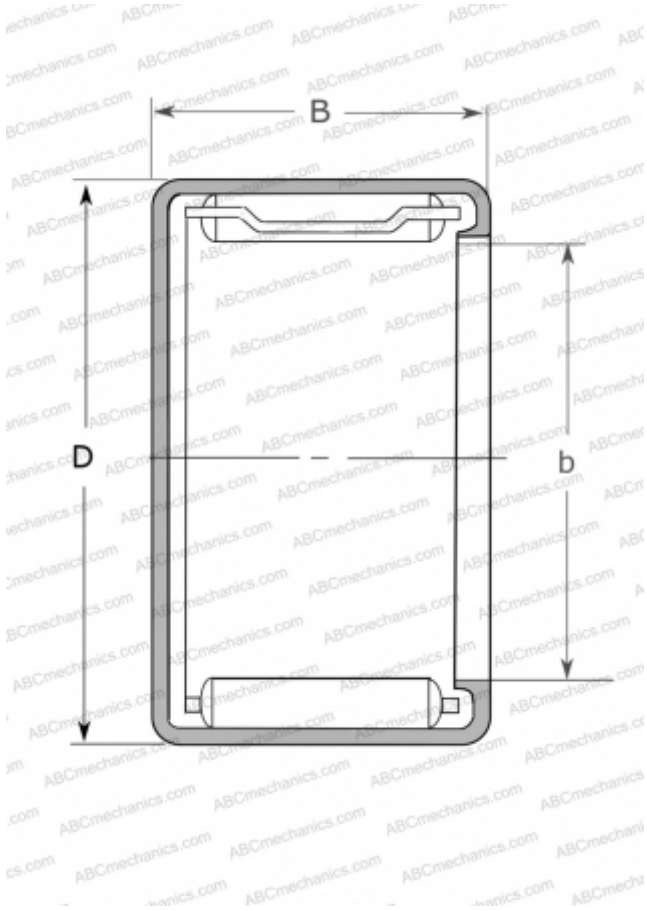

## MJ-471 NSK

Needle roller bearings

TYPE: Roller bearings, Needle, Single row, Drawn cup, with cage, with open ends, closed, miniature, type MJ, MJH (NSK), inch size

### Technical specification

#### DIMENSIONS, MM

d	6,350
D	11,112
B	11,130

#### WEIGHT, KG

0,004