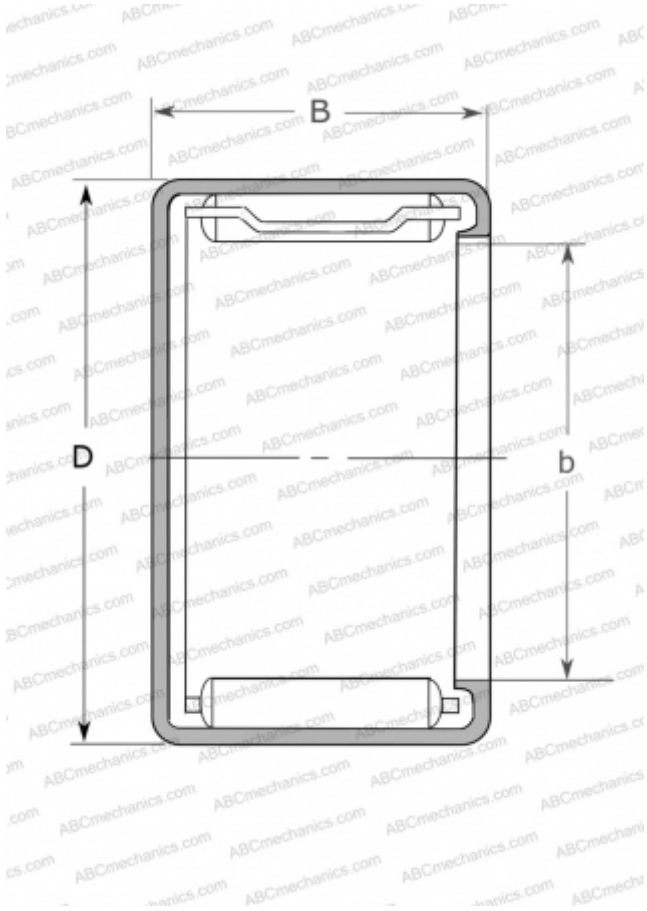

MJ-551 NSK

Needle roller bearings

TYPE: Roller bearings, Needle, Single row, Drawn cup, with cage, with open ends, closed, miniature, type MJ, MJH (NSK), inch size

Technical specification

DIMENSIONS, MM

d	7,938
D	12,700
B	7,920

WEIGHT, KG

0,003

MANUFACTURER

[NSK](#)