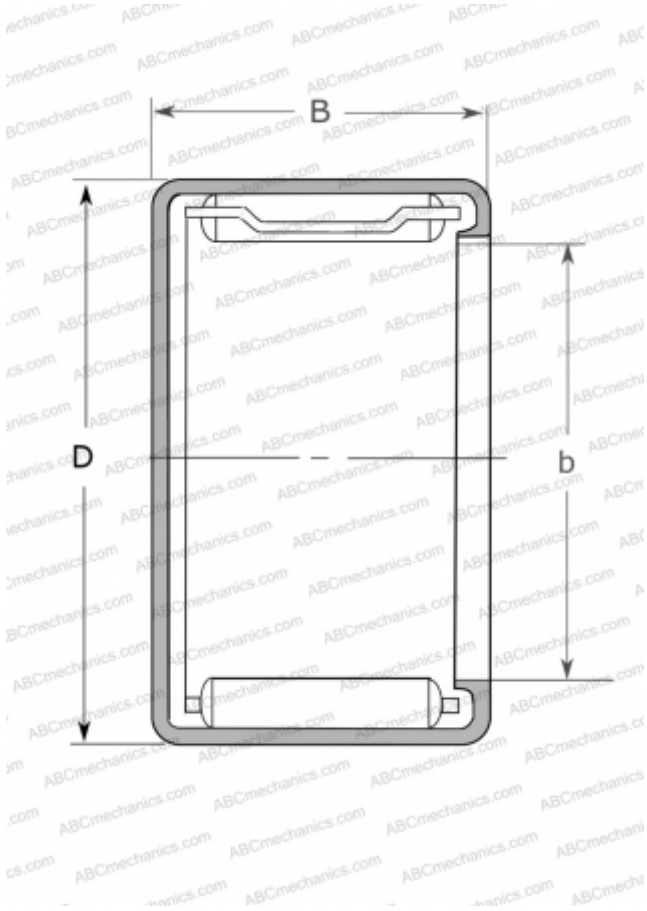

MJ-571 NSK

Needle roller bearings

TYPE: Roller bearings, Needle, Single row, Drawn cup, with cage, with open ends, closed, miniature, type MJ, MJH (NSK), inch size

Technical specification

DIMENSIONS, MM

d	7,938
D	12,700
B	11,130

WEIGHT, KG

0,005

MANUFACTURER

[NSK](#)