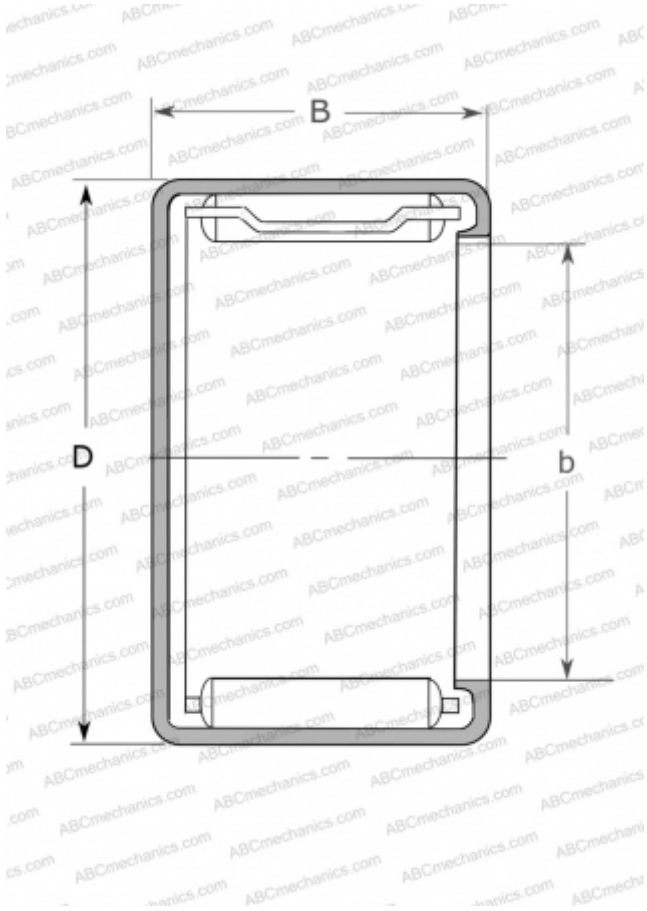

## MJ-651 NSK

Needle roller bearings

TYPE: Roller bearings, Needle, Single row, Drawn cup, with cage, with open ends, closed, miniature, type MJ, MJH (NSK), inch size

### Technical specification

#### DIMENSIONS, MM

d	9,525
D	14,288
B	7,920

#### WEIGHT, KG

0,004