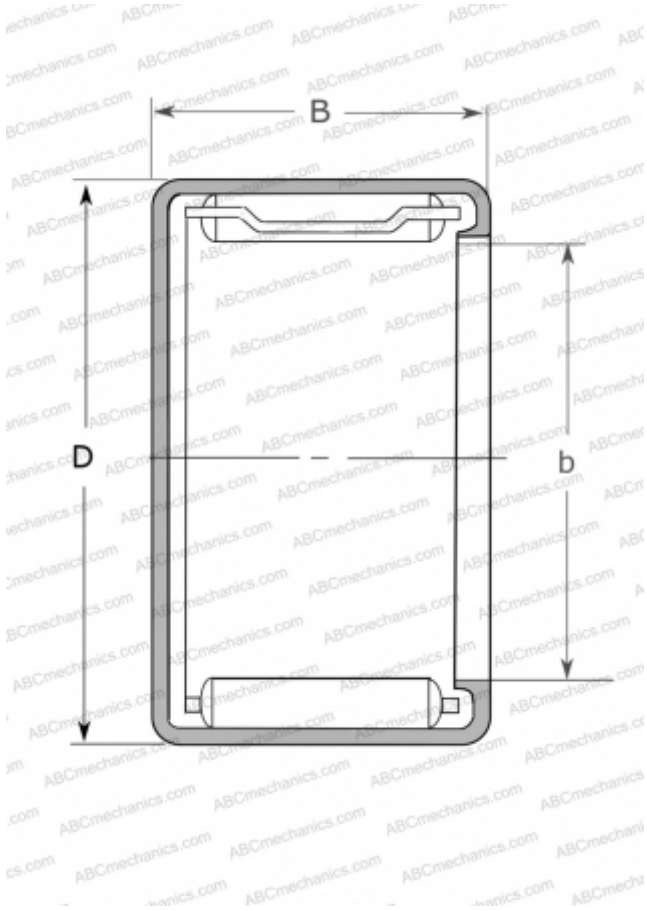

## MJ-681 NSK

Needle roller bearings

TYPE: Roller bearings, Needle, Single row, Drawn cup, with cage, with open ends, closed, miniature, type MJ, MJH (NSK), inch size

### Technical specification

#### DIMENSIONS, MM

d	9,525
D	14,288
B	12,700

#### WEIGHT, KG

0,006