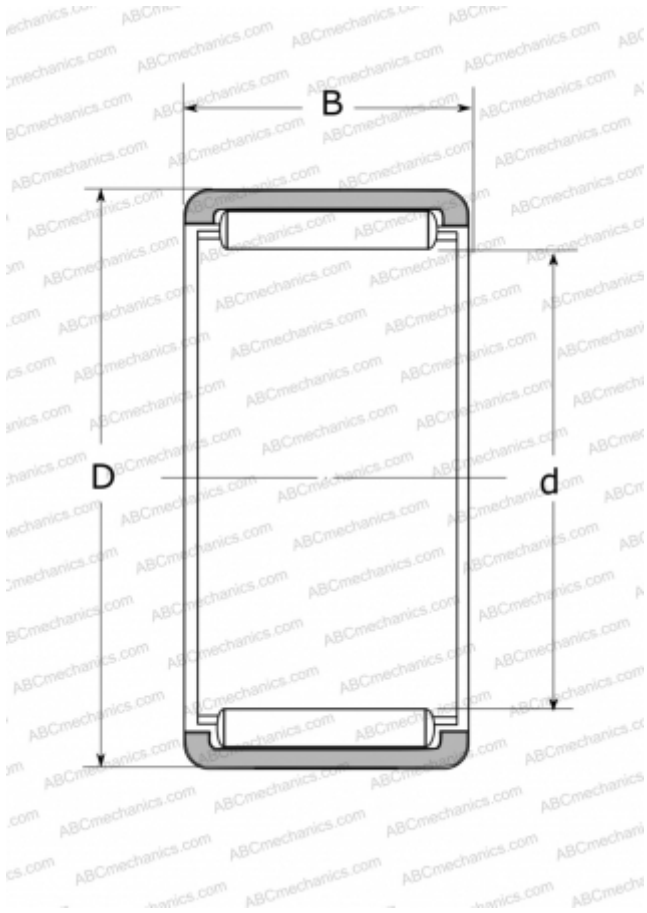

RLM81512-1 NSK

Needle roller bearings

TYPE: Roller bearings, Needle, Single row, Solid needle roller bearing, without inner ring, type RLM (NSK)

Technical specification

DIMENSIONS, MM

d	8,000
D	15,000
B	12,000

WEIGHT, KG

0,008

MANUFACTURER

[NSK](#)