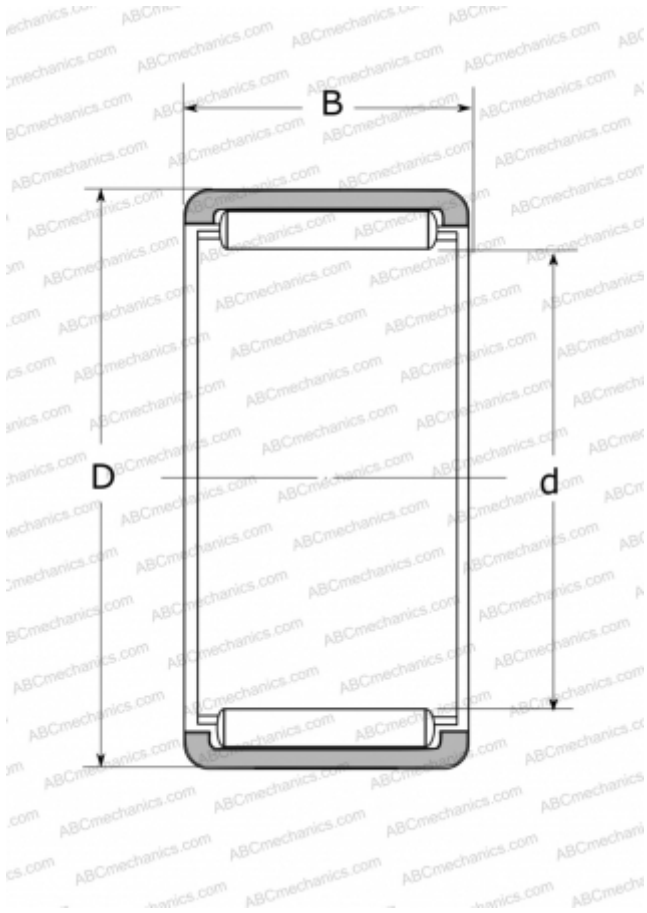

RLM815 NSK

Needle roller bearings

TYPE: Roller bearings, Needle, Single row, Solid needle roller bearing, without inner ring, type RLM (NSK)

Technical specification

DIMENSIONS, MM

d	8,000
D	15,000
B	15,000

WEIGHT, KG

0,010

MANUFACTURER

[NSK](#)