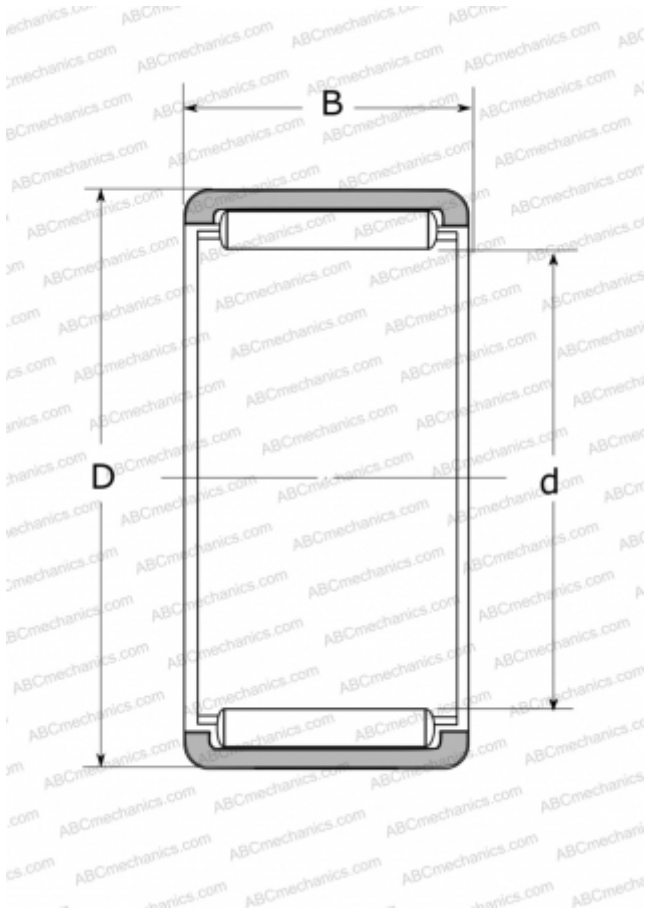

RLM912 NSK

Needle roller bearings

TYPE: Roller bearings, Needle, Single row, Solid needle roller bearing, without inner ring, type RLM (NSK)

Technical specification

DIMENSIONS, MM

d	9,000
D	16,000
B	12,000

WEIGHT, KG

0,009

MANUFACTURER

[NSK](#)