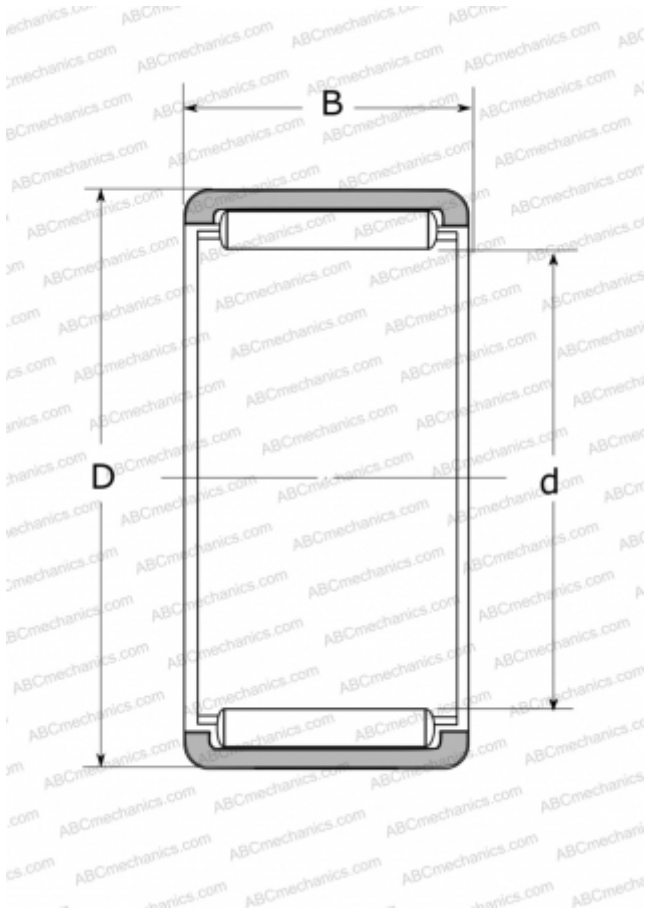

RLM1010 NSK

Needle roller bearings

TYPE: Roller bearings, Needle, Single row, Solid needle roller bearing, without inner ring, type RLM (NSK)

Technical specification

DIMENSIONS, MM

d	10,000
D	15,000
B	10,000

WEIGHT, KG

0,006

MANUFACTURER

[NSK](#)