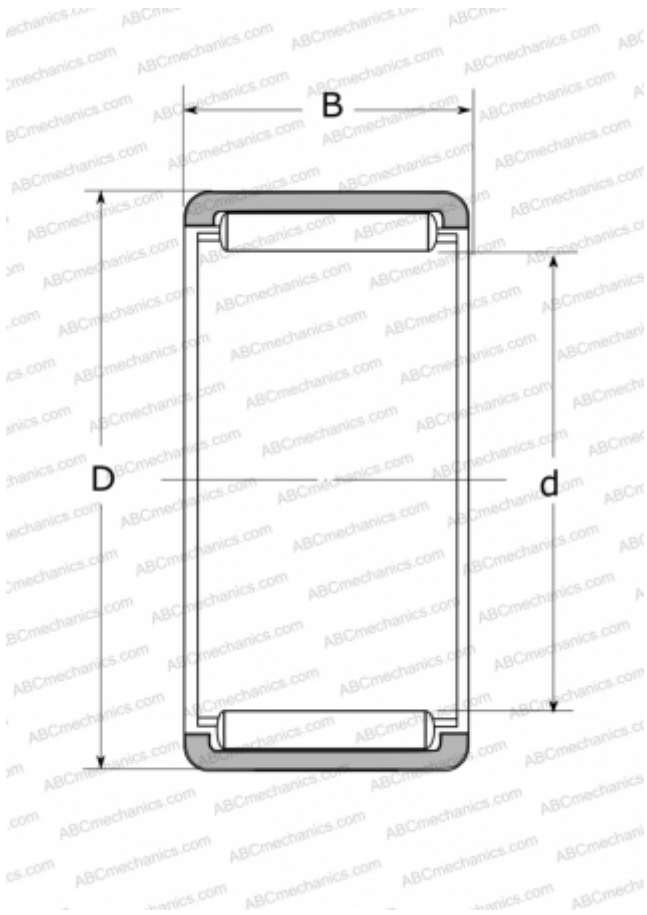

RLM101710 NSK

Needle roller bearings

TYPE: Roller bearings, Needle, Single row, Solid needle roller bearing, without inner ring, type RLM (NSK)

Technical specification

DIMENSIONS, MM

d	10,000
D	17,000
B	10,000

WEIGHT, KG

0,008

MANUFACTURER

[NSK](#)