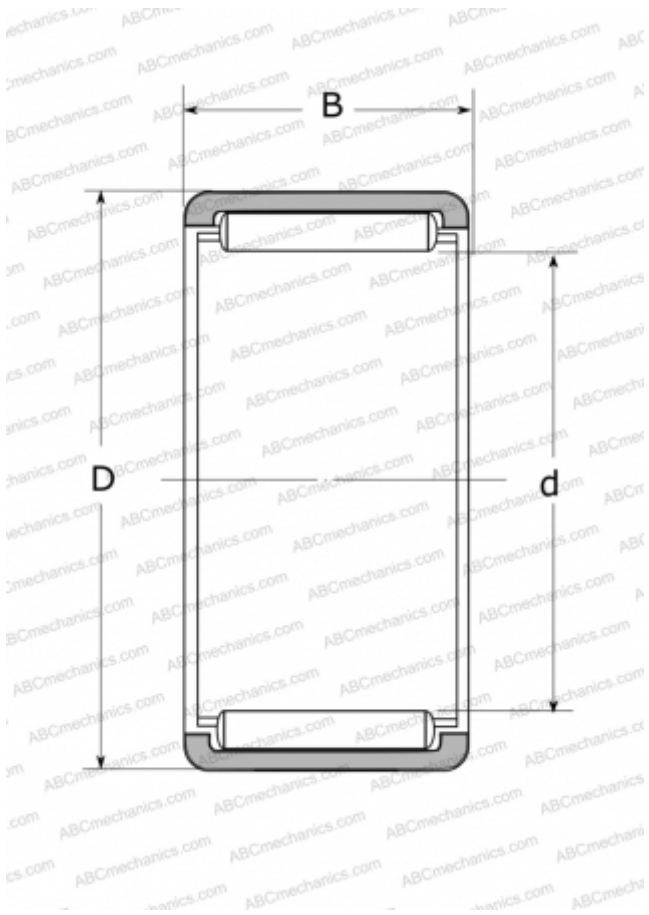

## RLM101712-1 NSK

Needle roller bearings

TYPE: Roller bearings, Needle, Single row, Solid needle roller bearing, without inner ring, type RLM (NSK)

#### DIMENSIONS, MM

d	10,000
D	17,000
B	12,000