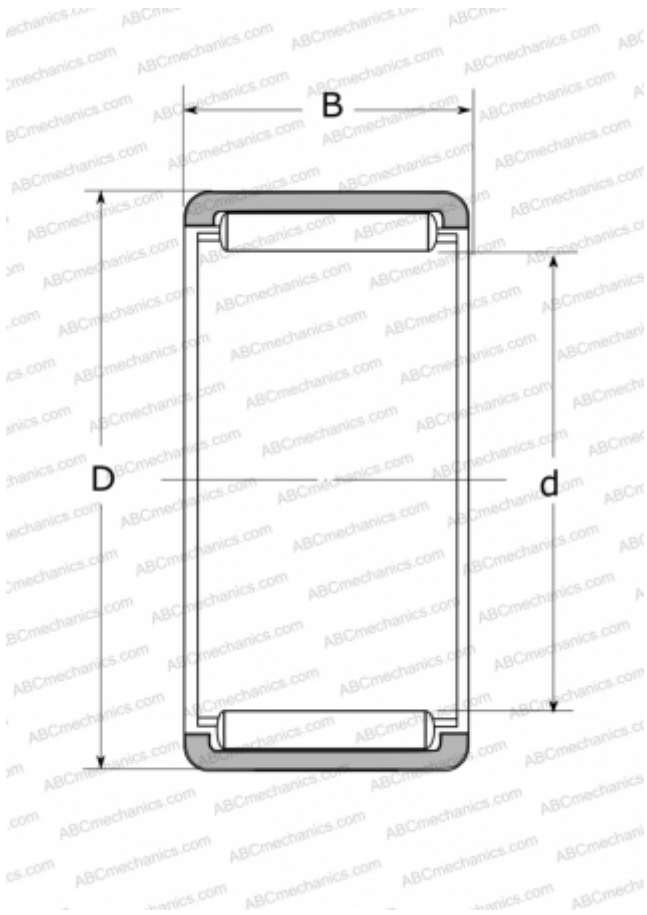

RLM1212 NSK

Needle roller bearings

TYPE: Roller bearings, Needle, Single row, Solid needle roller bearing, without inner ring, type RLM (NSK)

Technical specification

DIMENSIONS, MM

d	12,000
D	17,000
B	12,000

WEIGHT, KG

0,008

MANUFACTURER

[NSK](#)