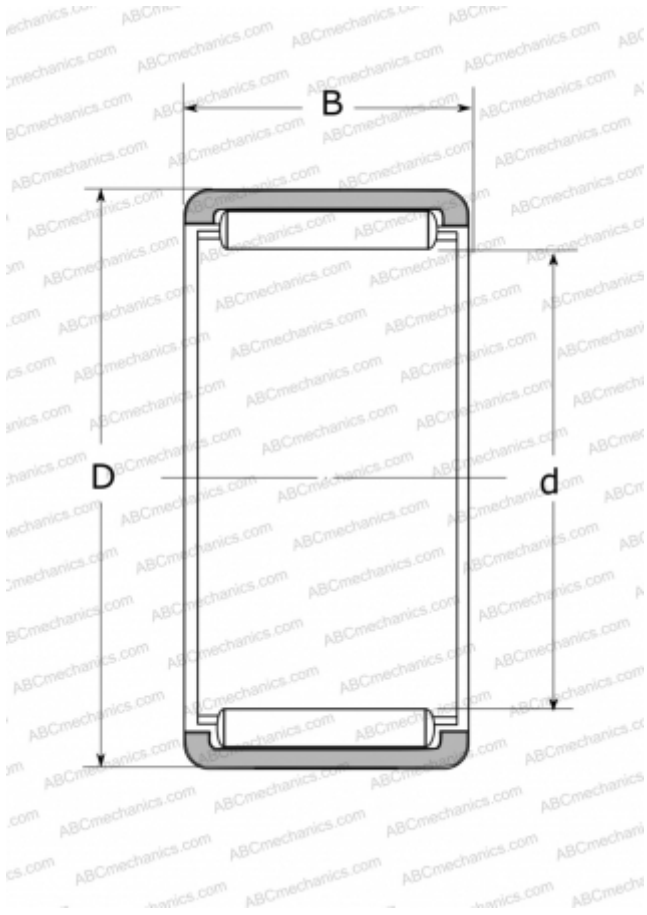

RLM121915 NSK

Needle roller bearings

TYPE: Roller bearings, Needle, Single row, Solid needle roller bearing, without inner ring, type RLM (NSK)

Technical specification

DIMENSIONS, MM

d	12,000
D	19,000
B	15,000

WEIGHT, KG

0,014

MANUFACTURER

[NSK](#)