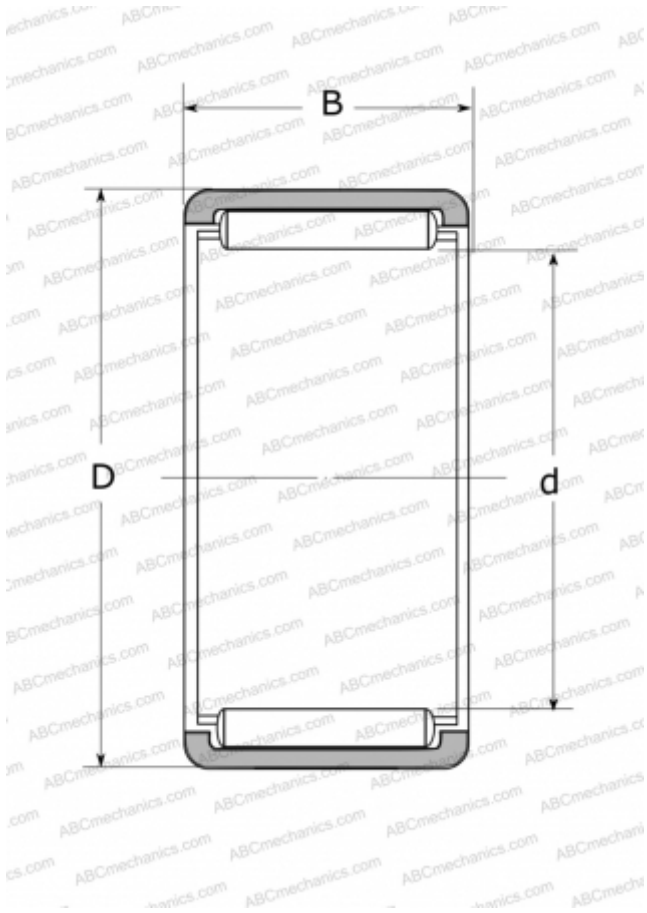

RLM121916-1 NSK

Needle roller bearings

TYPE: Roller bearings, Needle, Single row, Solid needle roller bearing, without inner ring, type RLM (NSK)

Technical specification

DIMENSIONS, MM

d	12,000
D	19,000
B	16,000

WEIGHT, KG

0,014

MANUFACTURER

[NSK](#)