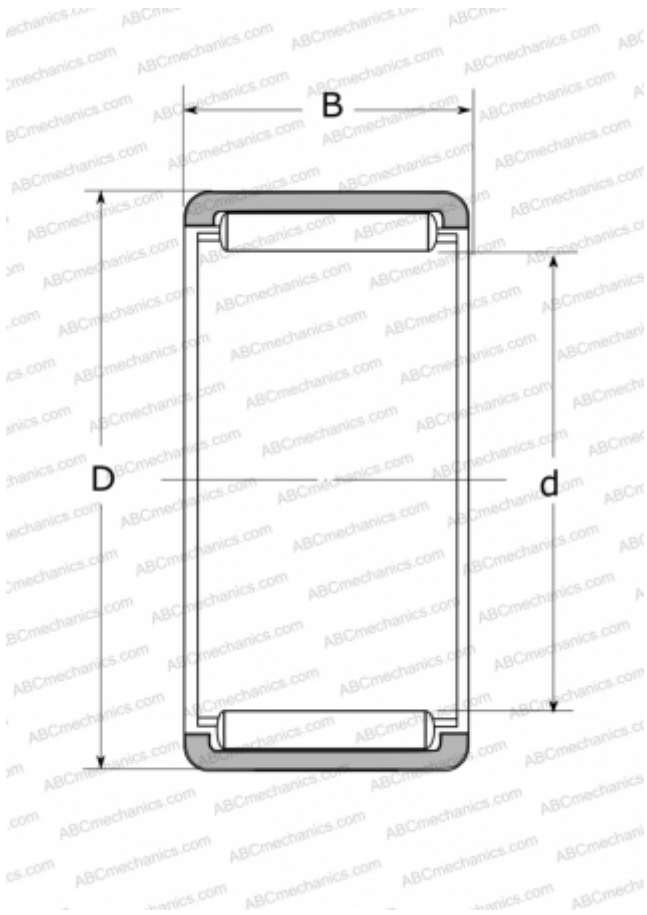

RLM1416 NSK

Needle roller bearings

TYPE: Roller bearings, Needle, Single row, Solid needle roller bearing, without inner ring, type RLM (NSK)

Technical specification

DIMENSIONS, MM

d	14,000
D	22,000
B	16,000

WEIGHT, KG

0,019

MANUFACTURER

[NSK](#)