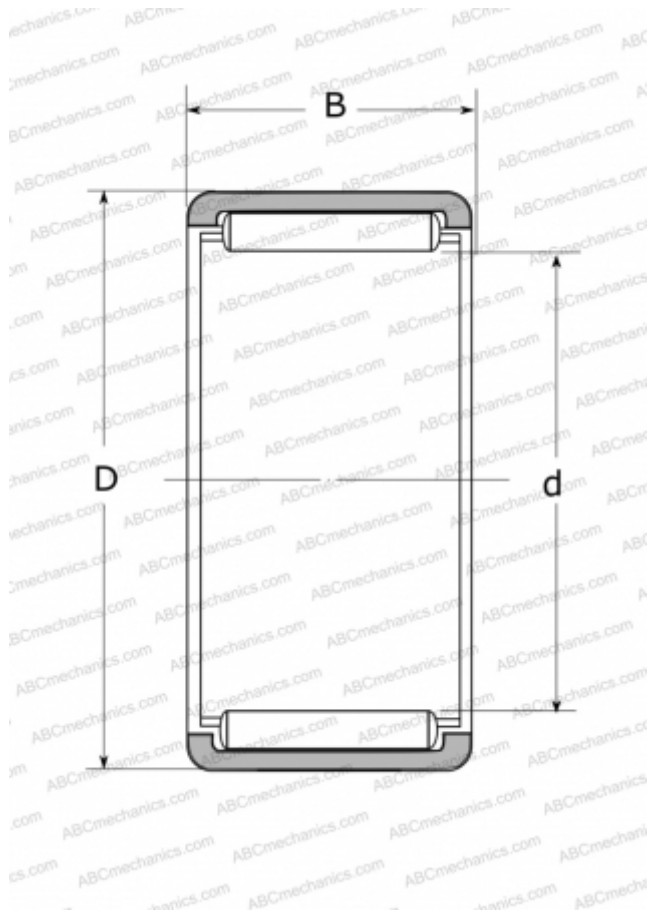

RLM1520 NSK

Needle roller bearings

TYPE: Roller bearings, Needle, Single row, Solid needle roller bearing, without inner ring, type RLM (NSK)

Technical specification

DIMENSIONS, MM

d	15,000
D	20,000
B	20,000

WEIGHT, KG

0,015

MANUFACTURER

[NSK](#)