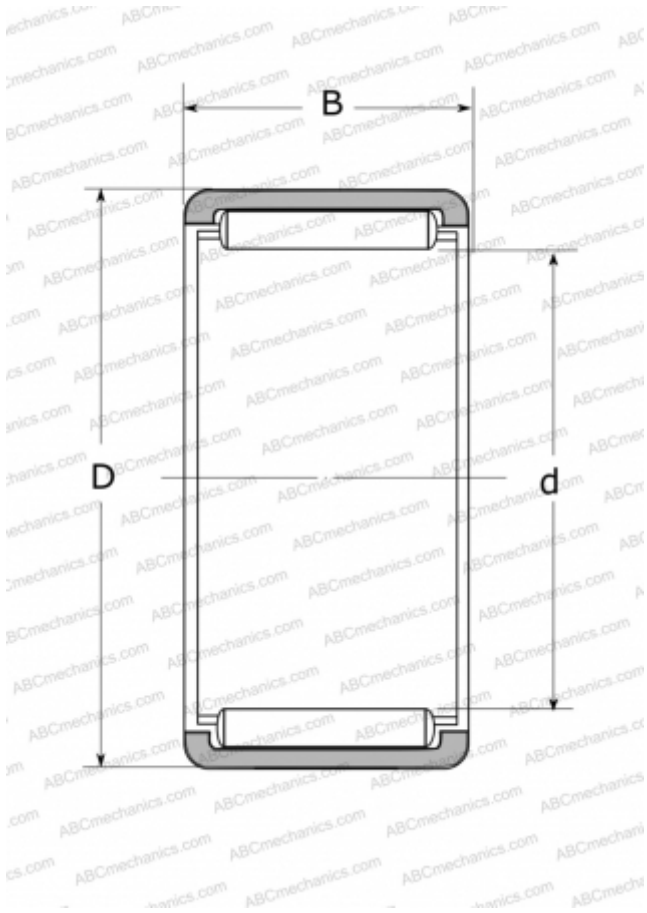

## RLM152212 NSK

Needle roller bearings

TYPE: Roller bearings, Needle, Single row, Solid needle roller bearing, without inner ring, type RLM (NSK)

#### DIMENSIONS, MM

d	15,000
D	22,000
B	12,000

#### WEIGHT, KG

0,013