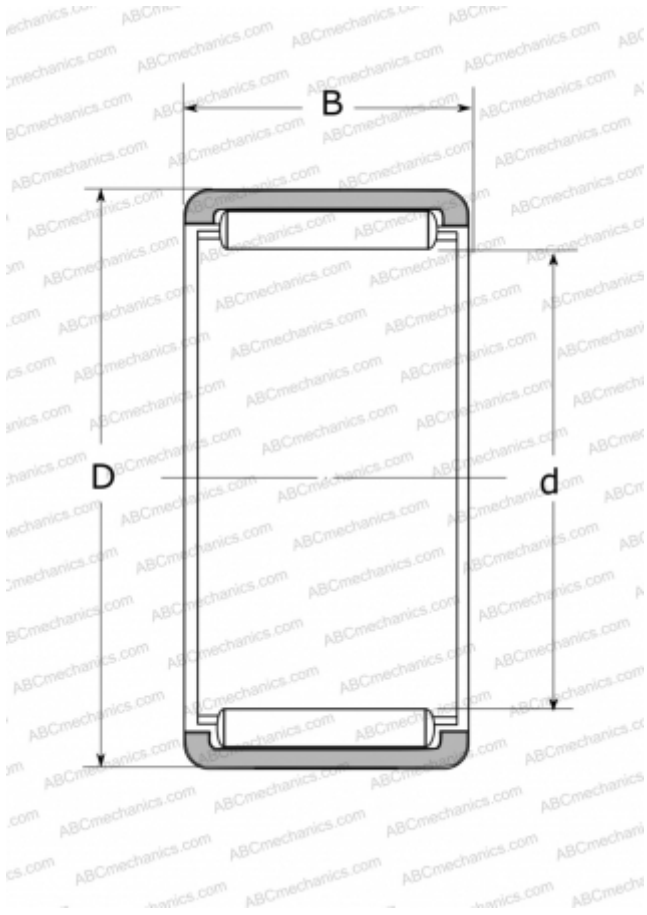

RLM152215 NSK

Needle roller bearings

TYPE: Roller bearings, Needle, Single row, Solid needle roller bearing, without inner ring, type RLM (NSK)

Technical specification

DIMENSIONS, MM

d	15,000
D	22,000
B	15,000

WEIGHT, KG

0,016

MANUFACTURER

[NSK](#)